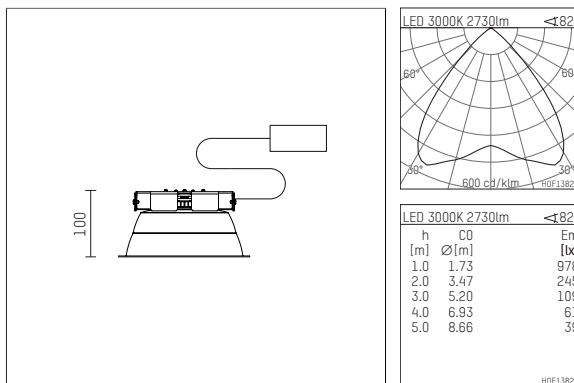

**019 852 03 000 D**

DL 200  
LED Upgrade Kit  
LED Fortimo Flex | 30 W 3000 K

- LED Upgrade Kit DL 200
- for recessed Downlight DL200
- with LED Fortimo Flex 3000 lm
- colour temperature: 3000 K
- colour rendering index: CRI 80
- L70 / B20 (50.000h)
- SDCM <math>< 3</math>
- net luminous flux: 2730 lm
- total load: 30 W
- luminous efficacy: 91,0 lm/W
- symmetrical light distribution, wide flood
- reflector of aluminium, mirror finish anodised
- UGR: 20
- with external LED power unit, electronic (DALI), 220-240 V, 0/50/60 Hz
- power supply: accessory for through-wiring 2x5x2,5 mm<sup>2</sup>
- die Leuchte kann nachträglich in den Deckeneinbauring eingesetzt werden
- the luminaire can subsequently be inset into the ceiling mounting ring
- recessing depth: 110 mm
- weight: 1,08 kg
- protection rating: IP20
- protection class II
- 5 years Hoffmeister warranty
- Made in Germany
- certificates: manufactured according to DIN VDE 0711 / EN 60598, CE
- 019 852 03 000 D