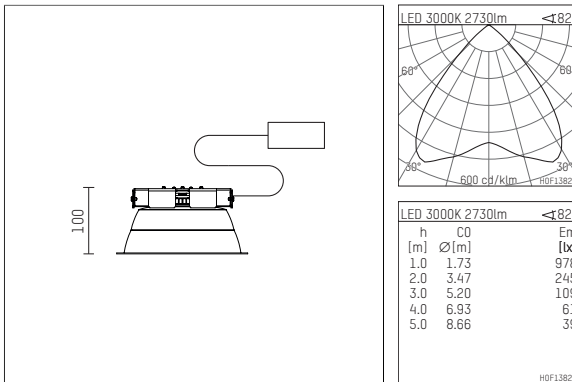

019 852 03 000

DL 200
LED Upgrade Kit
LED Fortimo Flex | 30 W 3000 K

- LED Upgrade Kit DL 200
- for recessed Downlight DL200
- with LED Fortimo Flex 3000 lm
- colour temperature: 3000 K
- colour rendering index: CRI 80
- L70 / B20 (50.000h)
- SDCM < 3
- net luminous flux: 2730 lm
- total load: 30 W
- luminous efficacy: 91,0 lm/W
- symmetrical light distribution, wide flood
- reflector of aluminium, mirror finish anodised
- UGR: 20
- with external LED power unit, electronic, 220-240 V, 0/50/60 Hz
- power supply: accessory for through-wiring 2x5x2,5 mm²
- die Leuchte kann nachträglich in den Deckeneinbauring eingesetzt werden
- the luminaire can subsequently be inset into the ceiling mounting ring
- recessing depth: 110 mm
- weight: 1,08 kg
- protection rating: IP20
- protection class II
- 5 years Hoffmeister warranty
- Made in Germany
- certificates: manufactured according to DIN VDE 0711 / EN 60598, CE
- 019 852 03 000