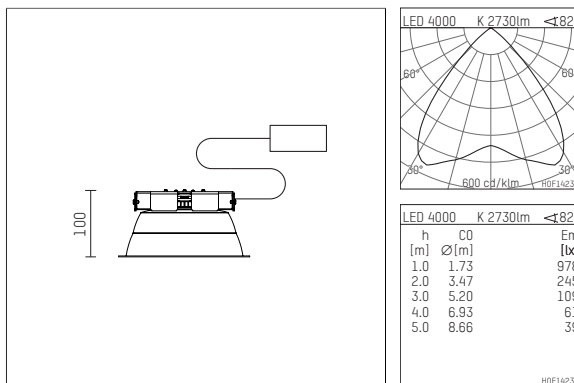

**019 852 04 000 D**

DL 200

LED Upgrade Kit

LED Fortimo Flex | 28 W 4000 K

- LED Upgrade Kit DL 200
- for recessed Downlight DL200
- with LED Fortimo Flex 3000 lm
- colour temperature: 4000 K
- colour rendering index: CRI 80
- L70 / B20 (50.000h)
- SDCM <math>< 3</math>
- net luminous flux: 2730 lm
- total load: 28 W
- luminous efficacy: 97,5 lm/W
- symmetrical light distribution, wide flood
- reflector of aluminium, mirror finish anodised
- UGR: 20
- with external LED power unit, electronic (DALI), 220-240 V, 0/50/60 Hz
- power supply: accessory for through-wiring 2x5x2,5 mm<sup>2</sup>
- die Leuchte kann nachträglich in den Deckeneinbauring eingesetzt werden
- the luminaire can subsequently be inset into the ceiling mounting ring
- recessing depth: 110 mm
- weight: 1,08 kg
- protection rating: IP20
- protection class II
- 5 years Hoffmeister warranty
- Made in Germany
- certificates: manufactured according to DIN VDE 0711 / EN 60598, CE
- 019 852 04 000 D