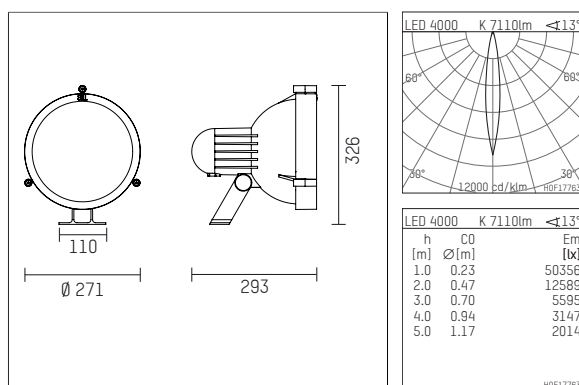

02M1070NWDE916 | silver

02M
projector
LED | 70 W 4000 K

- projector 02M
- for wall-, ground and ceiling mounting
- with mounting bracket, pivots in two axes
- with LED 11260 lm
- colour temperature: 4000 K
- colour rendering index: CRI 80
- L90 / B10 (50.000h)
- SDCM < 3
- net luminous flux: 7110 lm
- total load: 70 W
- luminous efficacy: 101,6 lm/W
- rotationsymmetrical light distribution, spot
- beam angle: 15 °
- with built in LED power unit, electronic (DALI), 220-240 V, 0/50/60 Hz
- power supply: 4-pole supply cord 1,5 mm², Length: 500 mm
- With circular connector RST16 (Wieland) for cables with diameter 7,1-13mm and cross section 0,25-2,5mm.
- Connection outside of the luminaire housing for easier installation
- housing of die cast aluminium
- safety glass, clear
- length: 293 mm, width: 271 mm, height: 326 mm
- pivotable -80°/+40°
- windage area: 0,06 m²
- weight: 5,9 kg
- protection rating: IP65
- protection class II
- 5 years warranty
- designed and manufactured in Germany
- maximum ambient temperature: 35 ° C
- impact resistance class: IK08
- certificates: manufactured according to DIN VDE 0711 / EN 60598, CE
- colour: silver (RAL9006)
- 02M1070NWDE916