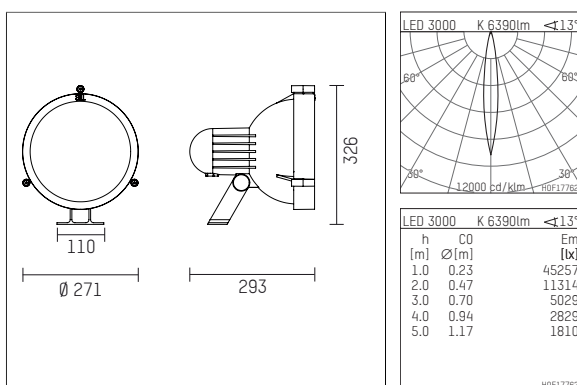

02M1070WWDE916 | silver

02M
projector
LED | 70 W 3000 K

- projector 02M
- for wall-, ground and ceiling mounting
- with mounting bracket, pivots in two axes
- with LED 10110 lm
- colour temperature: 3000 K
- colour rendering index: CRI 80
- L90 / B10 (50.000h)
- SDCM < 3
- net luminous flux: 6390 lm
- total load: 70 W
- luminous efficacy: 91,3 lm/W
- rotationsymmetrical light distribution, spot
- beam angle: 15°
- with built in LED power unit, electronic (DALI), 220-240 V, 0/50/60 Hz
- power supply: 4-pole supply cord 1,5 mm², Length: 500 mm
- With circular connector RST16 (Wieland) for cables with diameter 7,1-13mm and cross section 0,25-2,5mm.
- Connection outside of the luminaire housing for easier installation
- housing of die cast aluminium
- safety glass, clear
- length: 293 mm, width: 271 mm, height: 326 mm
- pivotable $-80^\circ/+40^\circ$
- windage area: 0,06 m²
- weight: 5,9 kg
- protection rating: IP65
- protection class II
- 5 years warranty
- designed and manufactured in Germany
- maximum ambient temperature: 35°C
- impact resistance class: IK08
- certificates: manufactured according to DIN VDE 0711 / EN 60598, CE
- colour: silver (RAL9006)
- 02M1070WWDE916