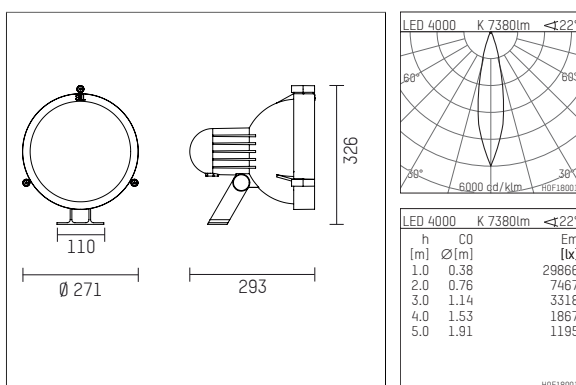

02M2070NWDE916 | silver

02M
projector
LED | 70 W 4000 K

- projector 02M
- for wall-, ground and ceiling mounting
- with mounting bracket, pivots in two axes
- with LED 11260 lm
- colour temperature: 4000 K
- colour rendering index: CRI 80
- L90 / B10 (50.000h)
- SDCM < 3
- net luminous flux: 7380 lm
- total load: 70 W
- luminous efficacy: 105,4 lm/W
- rotationsymmetrical light distribution, medium
- beam angle: 25 °
- with built in LED power unit, electronic (DALI), 220-240 V, 0/50/60 Hz
- power supply: 4-pole supply cord 1,5 mm², Length: 500 mm
- With circular connector RST16 (Wieland) for cables with diameter 7,1-13mm and cross section 0,25-2,5mm.
- Connection outside of the luminaire housing for easier installation
- housing of die cast aluminium
- safety glass, clear
- length: 293 mm, width: 271 mm, height: 326 mm
- pivotable -80°/+40°
- windage area: 0,06 m²
- weight: 5,9 kg
- protection rating: IP65
- protection class II
- 5 years warranty
- designed and manufactured in Germany
- maximum ambient temperature: 35 ° C
- impact resistance class: IK08
- certificates: manufactured according to DIN VDE 0711 / EN 60598, CE
- colour: silver (RAL9006)
- 02M2070NWDE916