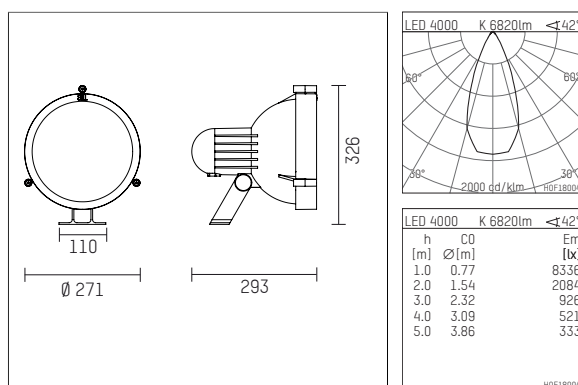

02M3070NWDE916 | silver

02M
projector
LED | 70 W 4000 K

- projector 02M
- for wall-, ground and ceiling mounting
- with mounting bracket, pivots in two axes
- with LED 11260 lm
- colour temperature: 4000 K
- colour rendering index: CRI 80
- L90 / B10 (50.000h)
- SDCM < 3
- net luminous flux: 6820 lm
- total load: 70 W
- luminous efficacy: 97,4 lm/W
- rotationsymmetrical light distribution, flood
- beam angle: 40 °
- with built in LED power unit, electronic (DALI), 220-240 V, 0/50/60 Hz
- power supply: 4-pole supply cord 1,5 mm², Length: 500 mm
- With circular connector RST16 (Wieland) for cables with diameter 7,1-13mm and cross section 0,25-2,5mm.
- Connection outside of the luminaire housing for easier installation
- housing of die cast aluminium
- safety glass, clear
- length: 293 mm, width: 271 mm, height: 326 mm
- pivotable -80°/+40°
- windage area: 0,06 m²
- weight: 5,9 kg
- protection rating: IP65
- protection class II
- 5 years warranty
- designed and manufactured in Germany
- maximum ambient temperature: 35 ° C
- impact resistance class: IK08
- certificates: manufactured according to DIN VDE 0711 / EN 60598, CE
- colour: silver (RAL9006)
- 02M3070NWDE916