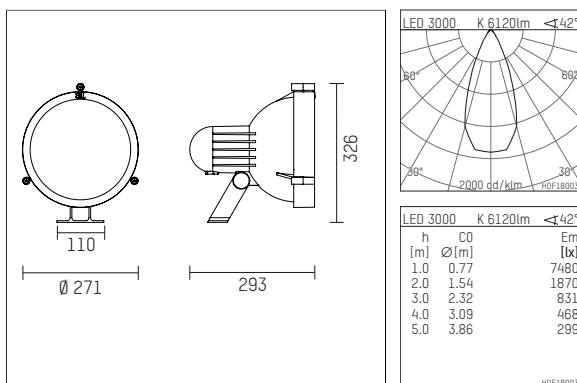

02M3070WWDE916 | silver

02M
projector
LED | 70 W 3000 K

- projector 02M
- for wall-, ground and ceiling mounting
- with mounting bracket, pivots in two axes
- with LED 10110 lm
- colour temperature: 3000 K
- colour rendering index: CRI 80
- L90 / B10 (50.000h)
- SDCM < 3
- net luminous flux: 6120 lm
- total load: 70 W
- luminous efficacy: 87,4 lm/W
- rotationsymmetrical light distribution, flood
- beam angle: 40°
- with built in LED power unit, electronic (DALI), 220-240 V, 0/50/60 Hz
- power supply: 4-pole supply cord 1,5 mm², Length: 500 mm
- With circular connector RST16 (Wieland) for cables with diameter 7,1-13mm and cross section 0,25-2,5mm.
- Connection outside of the luminaire housing for easier installation
- housing of die cast aluminium
- safety glass, clear
- length: 293 mm, width: 271 mm, height: 326 mm
- pivotable $-80^\circ/+40^\circ$
- windage area: 0,06 m²
- weight: 5,9 kg
- protection rating: IP65
- protection class II
- 5 years warranty
- designed and manufactured in Germany
- maximum ambient temperature: 35°C
- impact resistance class: IK08
- certificates: manufactured according to DIN VDE 0711 / EN 60598, CE
- colour: silver (RAL9006)
- 02M3070WWDE916