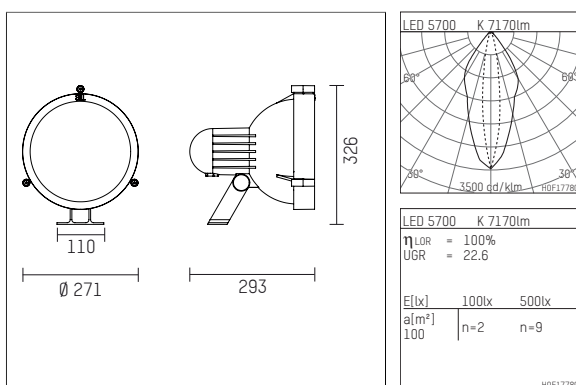

02M5070KWDE916 | silver

02M
projector
LED | 70 W 5700 K

- projector 02M
- for wall-, ground and ceiling mounting
- with mounting bracket, pivots in two axes
- with LED 11110 lm
- colour temperature: 5700 K
- colour rendering index: CRI 80
- L90 / B10 (50.000h)
- SDCM < 3
- net luminous flux: 7170 lm
- total load: 70 W
- luminous efficacy: 102,4 lm/W
- oval flood horizontal
- 15° x 40°
- with built in LED power unit, electronic (DALI), 220-240 V, 0/50/60 Hz
- power supply: 4-pole supply cord 1,5 mm², Length: 500 mm
- With circular connector RST16 (Wieland) for cables with diameter 7,1-13mm and cross section 0,25-2,5mm.
- Connection outside of the luminaire housing for easier installation
- housing of die cast aluminium
- safety glass, clear
- length: 293 mm, width: 271 mm, height: 326 mm
- pivotable -80°/+40°
- windage area: 0,06 m²
- weight: 5,9 kg
- protection rating: IP65
- protection class II
- 5 years warranty
- designed and manufactured in Germany
- maximum ambient temperature: 35 ° C
- impact resistance class: IK08
- certificates: manufactured according to DIN VDE 0711 / EN 60598, CE
- colour: silver (RAL9006)
- 02M5070KWDE916