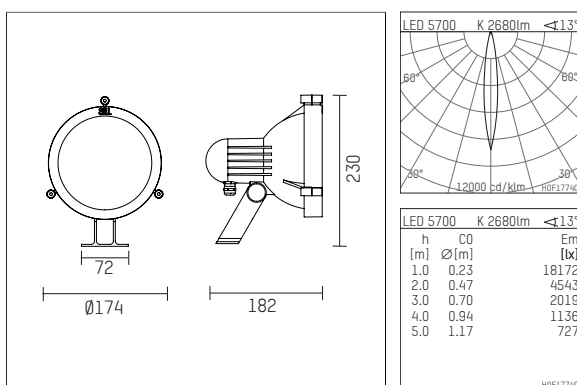

02S1030KWDE916 | silver

02S
projector
LED | 30 W 5700 K

- projector 02S
- for wall-, ground and ceiling mounting
- with mounting bracket, pivots in two axes
- with LED 4360 lm
- colour temperature: 5700 K
- colour rendering index: CRI 80
- L90 / B10 (50.000h)
- SDCM < 3
- net luminous flux: 2680 lm
- total load: 30 W
- luminous efficacy: 89,3 lm/W
- rotationsymmetrical light distribution, spot
- beam angle: 15°
- with built in LED power unit, electronic (DALI), 220-240 V, 0/50/60 Hz
- power supply: 4-pole supply cord 1,5 mm², Length: 500 mm
- With circular connector RST16 (Wieland) for cables with diameter 7,1-13mm and cross section 0,25-2,5mm.
- Connection outside of the luminaire housing for easier installation
- housing of die cast aluminium
- safety glass, clear
- length: 180 mm, width: 174 mm, height: 230 mm
- pivotable $-80^\circ/+40^\circ$
- windage area: 0,06 m²
- weight: 2,1 kg
- protection rating: IP65
- protection class II
- 5 years warranty
- designed and manufactured in Germany
- maximum ambient temperature: 40°C
- impact resistance class: IK08
- certificates: manufactured according to DIN VDE 0711 / EN 60598, CE
- colour: silver (RAL9006)
- 02S1030KWDE916