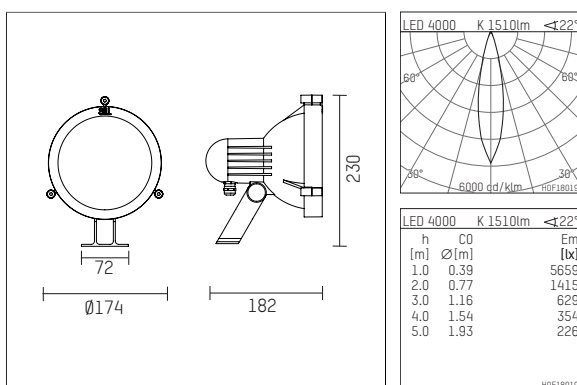

02S2015NWDE916 | silver

02S
projector
LED | 15 W 4000 K

- projector 02S
- for wall-, ground and ceiling mounting
- with mounting bracket, pivots in two axes
- with LED 2370 lm
- colour temperature: 4000 K
- colour rendering index: CRI 80
- L90 / B10 (50.000h)
- SDCM < 3
- net luminous flux: 1510 lm
- total load: 15 W
- luminous efficacy: 100,7 lm/W
- rotationsymmetrical light distribution, medium
- beam angle: 25 °
- with built in LED power unit, electronic (DALI), 220-240 V, 0/50/60 Hz
- power supply: 4-pole supply cord 1,5 mm², Length: 500 mm
- With circular connector RST16 (Wieland) for cables with diameter 7,1-13mm and cross section 0,25-2,5mm.
- Connection outside of the luminaire housing for easier installation
- housing of die cast aluminium
- safety glass, clear
- length: 180 mm, width: 174 mm, height: 230 mm
- pivotable -80°/+40°
- windage area: 0,06 m²
- weight: 2,1 kg
- protection rating: IP65
- protection class II
- 5 years warranty
- designed and manufactured in Germany
- maximum ambient temperature: 40 ° C
- impact resistance class: IK08
- certificates: manufactured according to DIN VDE 0711 / EN 60598, CE
- colour: silver (RAL9006)
- 02S2015NWDE916