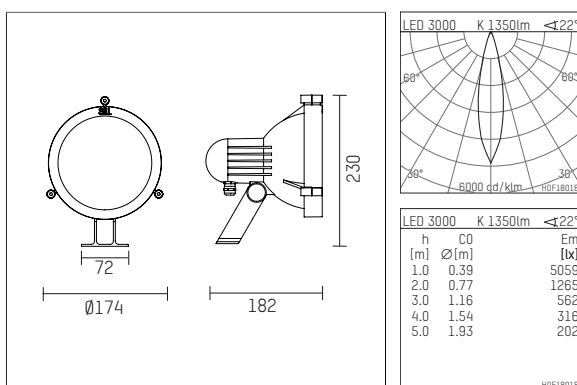

02S2015WWDE916 | silver

02S
projector
LED | 15 W 3000 K

- projector 02S
- for wall-, ground and ceiling mounting
- with mounting bracket, pivots in two axes
- with LED 2120 lm
- colour temperature: 3000 K
- colour rendering index: CRI 80
- L90 / B10 (50.000h)
- SDCM < 3
- net luminous flux: 1350 lm
- total load: 15 W
- luminous efficacy: 90,0 lm/W
- rotationsymmetrical light distribution, medium
- beam angle: 25°
- with built in LED power unit, electronic (DALI), 220-240 V, 0/50/60 Hz
- power supply: 4-pole supply cord 1,5 mm², Length: 500 mm
- With circular connector RST16 (Wieland) for cables with diameter 7,1-13mm and cross section 0,25-2,5mm.
- Connection outside of the luminaire housing for easier installation
- housing of die cast aluminium
- safety glass, clear
- length: 180 mm, width: 174 mm, height: 230 mm
- pivotable $-80^\circ/+40^\circ$
- windage area: 0,06 m²
- weight: 2,1 kg
- protection rating: IP65
- protection class II
- 5 years warranty
- designed and manufactured in Germany
- maximum ambient temperature: 40°C
- impact resistance class: IK08
- certificates: manufactured according to DIN VDE 0711 / EN 60598, CE
- colour: silver (RAL9006)
- 02S2015WWDE916