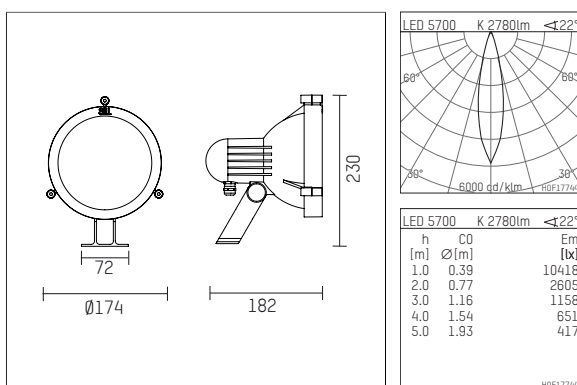

02S2030KWDE916 | silver

02S
projector
LED | 30 W 5700 K

- projector 02S
- for wall-, ground and ceiling mounting
- with mounting bracket, pivots in two axes
- with LED 4360 lm
- colour temperature: 5700 K
- colour rendering index: CRI 80
- L90 / B10 (50.000h)
- SDCM < 3
- net luminous flux: 2780 lm
- total load: 30 W
- luminous efficacy: 92,7 lm/W
- rotationsymmetrical light distribution, medium
- beam angle: 25°
- with built in LED power unit, electronic (DALI), 220-240 V, 0/50/60 Hz
- power supply: 4-pole supply cord 1,5 mm², Length: 500 mm
- With circular connector RST16 (Wieland) for cables with diameter 7,1-13mm and cross section 0,25-2,5mm.
- Connection outside of the luminaire housing for easier installation
- housing of die cast aluminium
- safety glass, clear
- length: 180 mm, width: 174 mm, height: 230 mm
- pivotable $-80^\circ/+40^\circ$
- windage area: 0,06 m²
- weight: 2,1 kg
- protection rating: IP65
- protection class II
- 5 years warranty
- designed and manufactured in Germany
- maximum ambient temperature: 40°C
- impact resistance class: IK08
- certificates: manufactured according to DIN VDE 0711 / EN 60598, CE
- colour: silver (RAL9006)
- 02S2030KWDE916