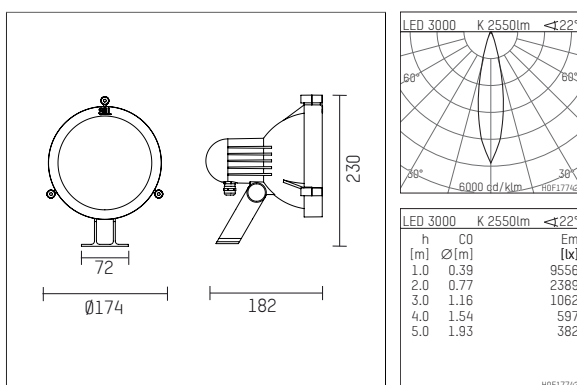

02S2030WWDE916 | silver

02S
projector
LED | 30 W 3000 K

- projector 02S
- for wall-, ground and ceiling mounting
- with mounting bracket, pivots in two axes
- with LED 4000 lm
- colour temperature: 3000 K
- colour rendering index: CRI 80
- L90 / B10 (50.000h)
- SDCM < 3
- net luminous flux: 2550 lm
- total load: 30 W
- luminous efficacy: 85,0 lm/W
- rotationsymmetrical light distribution, medium
- beam angle: 25°
- with built in LED power unit, electronic (DALI), 220-240 V, 0/50/60 Hz
- power supply: 4-pole supply cord 1,5 mm², Length: 500 mm
- With circular connector RST16 (Wieland) for cables with diameter 7,1-13mm and cross section 0,25-2,5mm.
- Connection outside of the luminaire housing for easier installation
- housing of die cast aluminium
- safety glass, clear
- length: 180 mm, width: 174 mm, height: 230 mm
- pivotable $-80^\circ/+40^\circ$
- windage area: 0,06 m²
- weight: 2,1 kg
- protection rating: IP65
- protection class II
- 5 years warranty
- designed and manufactured in Germany
- maximum ambient temperature: 40°C
- impact resistance class: IK08
- certificates: manufactured according to DIN VDE 0711 / EN 60598, CE
- colour: silver (RAL9006)
- 02S2030WWDE916