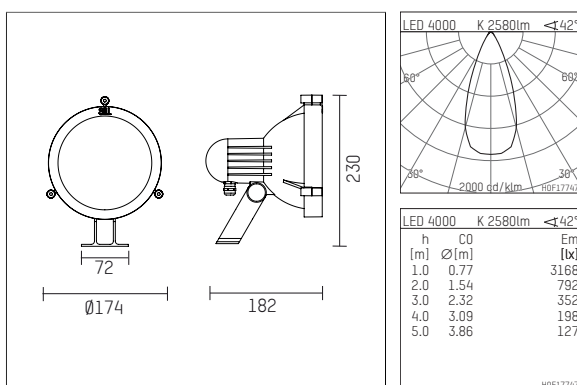

02S3030NWDE916 | silver

02S
projector
LED | 30 W 4000 K

- projector 02S
- for wall-, ground and ceiling mounting
- with mounting bracket, pivots in two axes
- with LED 4400 lm
- colour temperature: 4000 K
- colour rendering index: CRI 80
- L90 / B10 (50.000h)
- SDCM < 3
- net luminous flux: 2580 lm
- total load: 30 W
- luminous efficacy: 86,0 lm/W
- rotationsymmetrical light distribution, flood
- beam angle: 40°
- with built in LED power unit, electronic (DALI), 220-240 V, 0/50/60 Hz
- power supply: 4-pole supply cord 1,5 mm², Length: 500 mm
- With circular connector RST16 (Wieland) for cables with diameter 7,1-13mm and cross section 0,25-2,5mm.
- Connection outside of the luminaire housing for easier installation
- housing of die cast aluminium
- safety glass, clear
- length: 180 mm, width: 174 mm, height: 230 mm
- pivotable $-80^\circ/+40^\circ$
- windage area: 0,06 m²
- weight: 2,1 kg
- protection rating: IP65
- protection class II
- 5 years warranty
- designed and manufactured in Germany
- maximum ambient temperature: 40°C
- impact resistance class: IK08
- certificates: manufactured according to DIN VDE 0711 / EN 60598, CE
- colour: silver (RAL9006)
- 02S3030NWDE916