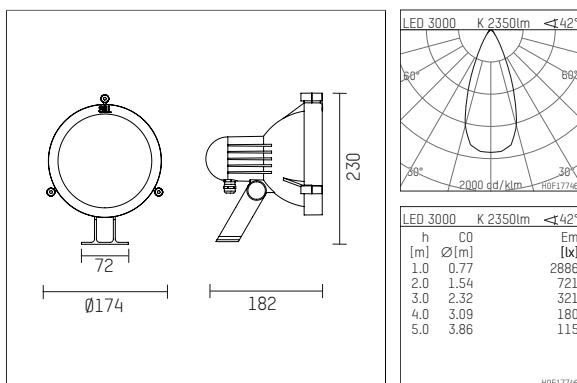

02S3030WWDE916 | silver

02S
projector
LED | 30 W 3000 K

- projector 02S
- for wall-, ground and ceiling mounting
- with mounting bracket, pivots in two axes
- with LED 4000 lm
- colour temperature: 3000 K
- colour rendering index: CRI 80
- L90 / B10 (50.000h)
- SDCM < 3
- net luminous flux: 2350 lm
- total load: 30 W
- luminous efficacy: 78,3 lm/W
- rotationsymmetrical light distribution, flood
- beam angle: 40°
- with built in LED power unit, electronic (DALI), 220-240 V, 0/50/60 Hz
- power supply: 4-pole supply cord 1,5 mm², Length: 500 mm
- With circular connector RST16 (Wieland) for cables with diameter 7,1-13mm and cross section 0,25-2,5mm.
- Connection outside of the luminaire housing for easier installation
- housing of die cast aluminium
- safety glass, clear
- length: 180 mm, width: 174 mm, height: 230 mm
- pivotable $-80^\circ/+40^\circ$
- windage area: 0,06 m²
- weight: 2,1 kg
- protection rating: IP65
- protection class II
- 5 years warranty
- designed and manufactured in Germany
- maximum ambient temperature: 40°C
- impact resistance class: IK08
- certificates: manufactured according to DIN VDE 0711 / EN 60598, CE
- colour: silver (RAL9006)
- 02S3030WWDE916