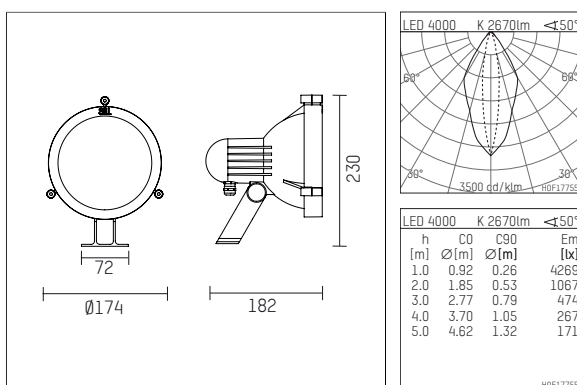

## 02S5030NWDE916 | silver

02S  
projector  
LED | 30 W 4000 K

- projector 02S
- for wall-, ground and ceiling mounting
- with mounting bracket, pivots in two axes
- with LED 4400 lm
- colour temperature: 4000 K
- colour rendering index: CRI 80
- L90 / B10 (50.000h)
- SDCM < 3
- net luminous flux: 2670 lm
- total load: 30 W
- luminous efficacy: 89,0 lm/W
- oval flood horizontal
- 15° x 50°
- with built in LED power unit, electronic (DALI), 220-240 V, 0/50/60 Hz
- power supply: 4-pole supply cord 1,5 mm<sup>2</sup>, Length: 500 mm
- With circular connector RST16 (Wieland) for cables with diameter 7,1-13mm and cross section 0,25-2,5mm.
- Connection outside of the luminaire housing for easier installation
- housing of die cast aluminium
- safety glass, clear
- length: 180 mm, width: 174 mm, height: 230 mm
- pivotable -80°/+40°
- windage area: 0,06 m<sup>2</sup>
- weight: 2,1 kg
- protection rating: IP65
- protection class II
- 5 years warranty
- designed and manufactured in Germany
- maximum ambient temperature: 40 ° C
- impact resistance class: IK08
- certificates: manufactured according to DIN VDE 0711 / EN 60598, CE
- colour: silver (RAL9006)
- 02S5030NWDE916