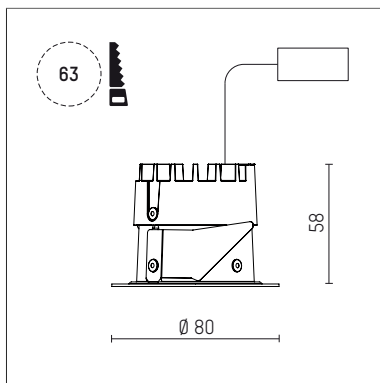

## 035 051 02 908 D | chrome

DL 50 | LED  
downlight  
LED COB | 7 W 2700 K

- downlight DL 50 LED
- with a rim projecting over the ceiling
- with LED COB 700 lm
- colour temperature: 2700 K
- colour rendering index: CRI >90
- L80 / B10 (50.000h)
- SDCM < 2
- net luminous flux: 460 lm
- total load: 7 W
- luminous efficacy: 65,7 lm/W
- rotationsymmetrical light distribution, medium
- reflector of highest grade aluminium 99.9%, mirror finish anodised
- cut of angle: 30 °
- UGR: 15
- with external LED power unit, electronic (DALI), 220-240 V, 0/50/60 Hz
- power supply: supply cord with free conductor end 2x0,75 mm<sup>2</sup>, length: 200 mm
- housing of aluminium and die cast aluminium
- height: 58 mm
- diameter: 80 mm, recessing diameter: 63 mm
- recessing depth: 58 mm, ceiling thickness: 4-25 mm
- weight: 0,22 kg
- protection rating: IP20 IP44 in closed ceiling systems
- protection class I
- 5 years Hoffmeister warranty
- Made in Germany
- certificates: manufactured according to DIN VDE 0711 / EN 60598, CE
- colour: chrome
- 035 051 02 908 D