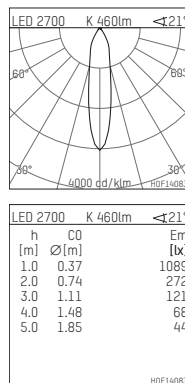

## 035 051 02 908 D | chrome

DL 50 | LED  
downlight  
LED COB | 7 W 2700 K

- downlight DL 50 LED
- with a rim projecting over the ceiling
- with LED COB 700 lm
- colour temperature: 2700 K
- colour rendering index: CRI >90
- L80 / B10 (50.000h)
- SDCM < 2
- net luminous flux: 460 lm
- total load: 7 W
- luminous efficacy: 65,7 lm/W
- rotationsymmetrical light distribution, medium
- reflector of highest grade aluminium 99.9%, mirror finish anodised
- cut of angle: 30 °
- UGR: 15
- with external LED power unit, electronic (DALI), 220-240 V, 0/50/60 Hz
- power supply: supply cord with free conductor end 2x0,75 mm<sup>2</sup>, length: 200 mm
- housing of aluminium and die cast aluminium
- height: 58 mm
- diameter: 80 mm, recessing diameter: 63 mm
- recessing depth: 58 mm, ceiling thickness: 4-25 mm
- weight: 0,22 kg
- protection rating: IP20 IP44 in closed ceiling systems
- protection class I
- 5 years Hoffmeister warranty
- Made in Germany
- certificates: manufactured according to DIN VDE 0711 / EN 60598, CE
- colour: chrome
- 035 051 02 908 D