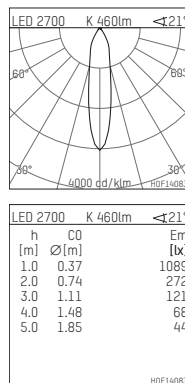

**035 051 02 908 | chrome**

DL 50 | LED  
downlight  
LED COB | 7 W 2700 K

- downlight DL 50 LED
- with a rim projecting over the ceiling
- with LED COB 700 lm
- colour temperature: 2700 K
- colour rendering index: CRI >90
- L80 / B10 (50.000h)
- SDCM < 2
- net luminous flux: 460 lm
- total load: 7 W
- luminous efficacy: 65,7 lm/W
- rotationsymmetrical light distribution, medium
- reflector of highest grade aluminium 99.9%, mirror finish anodised
- cut of angle: 30 °
- UGR: 15
- with external LED power unit, electronic, 220-240 V, 50/60 Hz
- Dimming with external dimmers possible (trailing-edge and leading-edge)
- power supply: supply cord with free conductor end 2x0,75 mm<sup>2</sup>, length: 200 mm
- housing of aluminium and die cast aluminium
- height: 58 mm
- diameter: 80 mm, recessing diameter: 63 mm
- recessing depth: 58 mm, ceiling thickness: 4-25 mm
- weight: 0,22 kg
- protection rating: IP20 IP44 in closed ceiling systems
- protection class I
- 5 years Hoffmeister warranty
- Made in Germany
- certificates: manufactured according to DIN VDE 0711 / EN 60598, CE
- colour: chrome
- 035 051 02 908