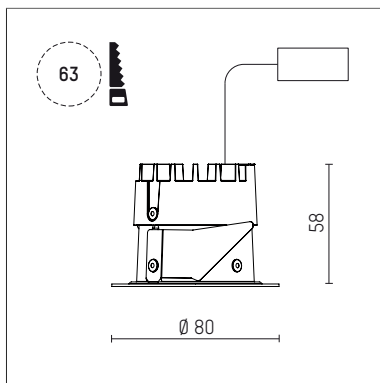

**035 051 02 908 | chrome**

DL 50 | LED  
downlight  
LED COB | 7 W 2700 K

- downlight DL 50 LED
- with a rim projecting over the ceiling
- with LED COB 700 lm
- colour temperature: 2700 K
- colour rendering index: CRI >90
- L80 / B10 (50.000h)
- SDCM < 2
- net luminous flux: 460 lm
- total load: 7 W
- luminous efficacy: 65,7 lm/W
- rotationsymmetrical light distribution, medium
- reflector of highest grade aluminium 99.9%, mirror finish anodised
- cut of angle: 30 °
- UGR: 15
- with external LED power unit, electronic, 220-240 V, 50/60 Hz
- Dimming with external dimmers possible (trailing-edge and leading-edge)
- power supply: supply cord with free conductor end 2x0,75 mm<sup>2</sup>, length: 200 mm
- housing of aluminium and die cast aluminium
- height: 58 mm
- diameter: 80 mm, recessing diameter: 63 mm
- recessing depth: 58 mm, ceiling thickness: 4-25 mm
- weight: 0,22 kg
- protection rating: IP20 IP44 in closed ceiling systems
- protection class I
- 5 years Hoffmeister warranty
- Made in Germany
- certificates: manufactured according to DIN VDE 0711 / EN 60598, CE
- colour: chrome
- 035 051 02 908