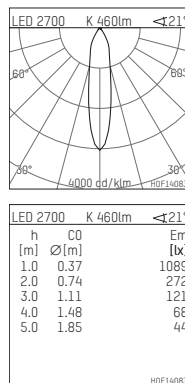

**035 051 02 910 D | white**

DL 50 | LED  
downlight  
LED COB | 7 W 2700 K

- downlight DL 50 LED
- with a rim projecting over the ceiling
- with LED COB 700 lm
- colour temperature: 2700 K
- colour rendering index: CRI >90
- L80 / B10 (50.000h)
- SDCM < 2
- net luminous flux: 460 lm
- total load: 7 W
- luminous efficacy: 65,7 lm/W
- rotationsymmetrical light distribution, medium
- reflector of highest grade aluminium 99.9%, mirror finish anodised
- cut of angle: 30 °
- UGR: 15
- with external LED power unit, electronic (DALI), 220-240 V, 0/50/60 Hz
- power supply: supply cord with free conductor end 2x0,75 mm<sup>2</sup>, length: 200 mm
- housing of aluminium and die cast aluminium
- height: 58 mm
- diameter: 80 mm, recessing diameter: 63 mm
- recessing depth: 58 mm, ceiling thickness: 4-25 mm
- weight: 0,22 kg
- protection rating: IP20 IP44 in closed ceiling systems
- protection class I
- 5 years Hoffmeister warranty
- Made in Germany
- certificates: manufactured according to DIN VDE 0711 / EN 60598, CE
- colour: white (RAL9016)
- 035 051 02 910 D