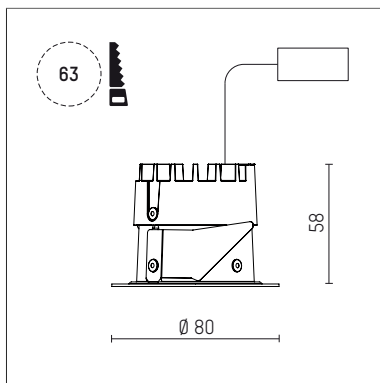

**035 051 02 910 D | white**

DL 50 | LED  
downlight  
LED COB | 7 W 2700 K

- downlight DL 50 LED
- with a rim projecting over the ceiling
- with LED COB 700 lm
- colour temperature: 2700 K
- colour rendering index: CRI >90
- L80 / B10 (50.000h)
- SDCM < 2
- net luminous flux: 460 lm
- total load: 7 W
- luminous efficacy: 65,7 lm/W
- rotationsymmetrical light distribution, medium
- reflector of highest grade aluminium 99.9%, mirror finish anodised
- cut of angle: 30 °
- UGR: 15
- with external LED power unit, electronic (DALI), 220-240 V, 0/50/60 Hz
- power supply: supply cord with free conductor end 2x0,75 mm<sup>2</sup>, length: 200 mm
- housing of aluminium and die cast aluminium
- height: 58 mm
- diameter: 80 mm, recessing diameter: 63 mm
- recessing depth: 58 mm, ceiling thickness: 4-25 mm
- weight: 0,22 kg
- protection rating: IP20 IP44 in closed ceiling systems
- protection class I
- 5 years Hoffmeister warranty
- Made in Germany
- certificates: manufactured according to DIN VDE 0711 / EN 60598, CE
- colour: white (RAL9016)
- 035 051 02 910 D