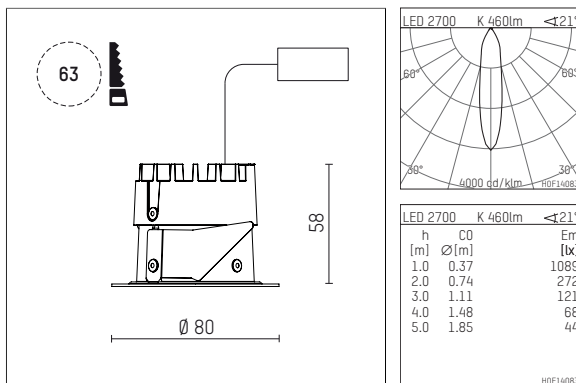

035 051 02 910 | white

DL 50 | LED
downlight
LED COB | 7 W 2700 K

- downlight DL 50 LED
- with a rim projecting over the ceiling
- with LED COB 700 lm
- colour temperature: 2700 K
- colour rendering index: CRI >90
- L80 / B10 (50.000h)
- SDCM < 2
- net luminous flux: 460 lm
- total load: 7 W
- luminous efficacy: 65,7 lm/W
- rotationsymmetrical light distribution, medium
- reflector of highest grade aluminium 99.9%, mirror finish anodised
- cut of angle: 30 °
- UGR: 15
- with external LED power unit, electronic, 220-240 V, 50/60 Hz
- Dimming with external dimmers possible (trailing-edge and leading-edge)
- power supply: supply cord with free conductor end 2x0,75 mm², length: 200 mm
- housing of aluminium and die cast aluminium
- height: 58 mm
- diameter: 80 mm, recessing diameter: 63 mm
- recessing depth: 58 mm, ceiling thickness: 4-25 mm
- weight: 0,22 kg
- protection rating: IP20 IP44 in closed ceiling systems
- protection class I
- 5 years Hoffmeister warranty
- Made in Germany
- certificates: manufactured according to DIN VDE 0711 / EN 60598, CE
- colour: white (RAL9016)
- 035 051 02 910