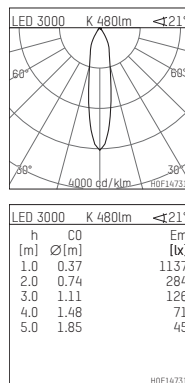

035 051 03 908 D | chrome

DL 50 | LED
downlight
LED COB | 7 W 3000 K

- downlight DL 50 LED
- with a rim projecting over the ceiling
- with LED COB 740 lm
- colour temperature: 3000 K
- colour rendering index: CRI >90
- L80 / B10 (50.000h)
- SDCM < 2
- net luminous flux: 480 lm
- total load: 7 W
- luminous efficacy: 68,6 lm/W
- rotationsymmetrical light distribution, medium
- reflector of highest grade aluminium 99.9%, mirror finish anodised
- cut of angle: 30 °
- UGR: 16
- with external LED power unit, electronic (DALI), 220-240 V, 0/50/60 Hz
- power supply: supply cord with free conductor end 2x0,75 mm², length: 200 mm
- housing of aluminium and die cast aluminium
- height: 58 mm
- diameter: 80 mm, recessing diameter: 63 mm
- recessing depth: 58 mm, ceiling thickness: 4-25 mm
- weight: 0,22 kg
- protection rating: IP20 IP44 in closed ceiling systems
- protection class I
- 5 years Hoffmeister warranty
- Made in Germany
- certificates: manufactured according to DIN VDE 0711 / EN 60598, CE
- colour: chrome
- 035 051 03 908 D
