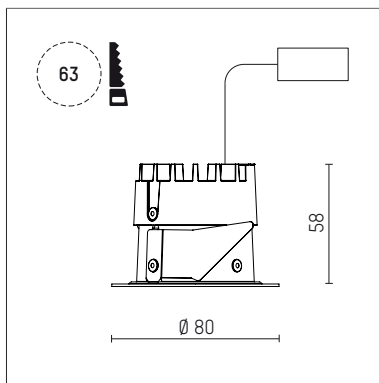

035 051 03 908 D | chrome

DL 50 | LED
downlight
LED COB | 7 W 3000 K

- downlight DL 50 LED
- with a rim projecting over the ceiling
- with LED COB 740 lm
- colour temperature: 3000 K
- colour rendering index: CRI >90
- L80 / B10 (50.000h)
- SDCM < 2
- net luminous flux: 480 lm
- total load: 7 W
- luminous efficacy: 68,6 lm/W
- rotationsymmetrical light distribution, medium
- reflector of highest grade aluminium 99.9%, mirror finish anodised
- cut of angle: 30 °
- UGR: 16
- with external LED power unit, electronic (DALI), 220-240 V, 0/50/60 Hz
- power supply: supply cord with free conductor end 2x0,75 mm², length: 200 mm
- housing of aluminium and die cast aluminium
- height: 58 mm
- diameter: 80 mm, recessing diameter: 63 mm
- recessing depth: 58 mm, ceiling thickness: 4-25 mm
- weight: 0,22 kg
- protection rating: IP20 IP44 in closed ceiling systems
- protection class I
- 5 years Hoffmeister warranty
- Made in Germany
- certificates: manufactured according to DIN VDE 0711 / EN 60598, CE
- colour: chrome
- 035 051 03 908 D
