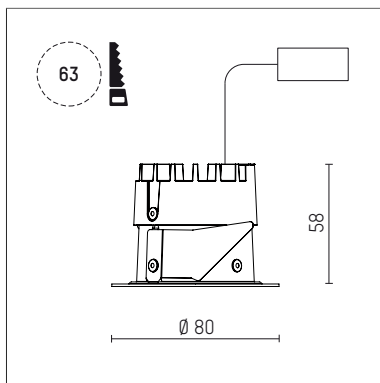

035 051 03 908 | chrome

DL 50 | LED
downlight
LED COB | 7 W 3000 K

- downlight DL 50 LED
- with a rim projecting over the ceiling
- with LED COB 740 lm
- colour temperature: 3000 K
- colour rendering index: CRI >90
- L80 / B10 (50.000h)
- SDCM < 2
- net luminous flux: 480 lm
- total load: 7 W
- luminous efficacy: 68,6 lm/W
- rotationsymmetrical light distribution, medium
- reflector of highest grade aluminium 99.9%, mirror finish anodised
- cut of angle: 30 °
- UGR: 16
- with external LED power unit, electronic, 220-240 V, 50/60 Hz
- Dimming with external dimmers possible (trailing-edge and leading-edge)
- power supply: supply cord with free conductor end 2x0,75 mm², length: 200 mm
- housing of aluminium and die cast aluminium
- height: 58 mm
- diameter: 80 mm, recessing diameter: 63 mm
- recessing depth: 58 mm, ceiling thickness: 4-25 mm
- weight: 0,22 kg
- protection rating: IP20 IP44 in closed ceiling systems
- protection class I
- 5 years Hoffmeister warranty
- Made in Germany
- certificates: manufactured according to DIN VDE 0711 / EN 60598, CE
- colour: chrome
- 035 051 03 908