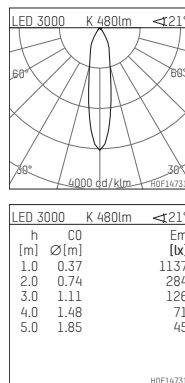

035 051 03 908 | chrome

DL 50 | LED
downlight
LED COB | 7 W 3000 K

- downlight DL 50 LED
- with a rim projecting over the ceiling
- with LED COB 740 lm
- colour temperature: 3000 K
- colour rendering index: CRI >90
- L80 / B10 (50.000h)
- SDCM < 2
- net luminous flux: 480 lm
- total load: 7 W
- luminous efficacy: 68,6 lm/W
- rotationsymmetrical light distribution, medium
- reflector of highest grade aluminium 99.9%, mirror finish anodised
- cut of angle: 30 °
- UGR: 16
- with external LED power unit, electronic, 220-240 V, 50/60 Hz
- Dimming with external dimmers possible (trailing-edge and leading-edge)
- power supply: supply cord with free conductor end 2x0,75 mm², length: 200 mm
- housing of aluminium and die cast aluminium
- height: 58 mm
- diameter: 80 mm, recessing diameter: 63 mm
- recessing depth: 58 mm, ceiling thickness: 4-25 mm
- weight: 0,22 kg
- protection rating: IP20 IP44 in closed ceiling systems
- protection class I
- 5 years Hoffmeister warranty
- Made in Germany
- certificates: manufactured according to DIN VDE 0711 / EN 60598, CE
- colour: chrome
- 035 051 03 908