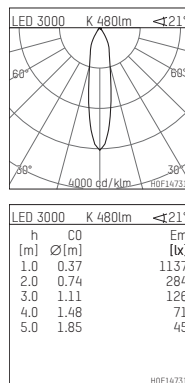

**035 051 03 910 D | white**

DL 50 | LED  
downlight  
LED COB | 7 W 3000 K

- downlight DL 50 LED
- with a rim projecting over the ceiling
- with LED COB 740 lm
- colour temperature: 3000 K
- colour rendering index: CRI >90
- L80 / B10 (50.000h)
- SDCM < 2
- net luminous flux: 480 lm
- total load: 7 W
- luminous efficacy: 68,6 lm/W
- rotationsymmetrical light distribution, medium
- reflector of highest grade aluminium 99.9%, mirror finish anodised
- cut of angle: 30 °
- UGR: 16
- with external LED power unit, electronic (DALI), 220-240 V, 0/50/60 Hz
- power supply: supply cord with free conductor end 2x0,75 mm<sup>2</sup>, length: 200 mm
- housing of aluminium and die cast aluminium
- height: 58 mm
- diameter: 80 mm, recessing diameter: 63 mm
- recessing depth: 58 mm, ceiling thickness: 4-25 mm
- weight: 0,22 kg
- protection rating: IP20 IP44 in closed ceiling systems
- protection class I
- 5 years Hoffmeister warranty
- Made in Germany
- certificates: manufactured according to DIN VDE 0711 / EN 60598, CE
- colour: white (RAL9016)
- 035 051 03 910 D