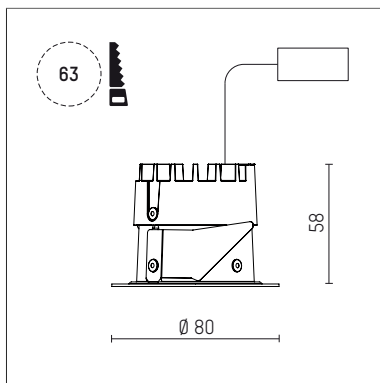

**035 051 03 910 D | white**

DL 50 | LED  
downlight  
LED COB | 7 W 3000 K

- downlight DL 50 LED
- with a rim projecting over the ceiling
- with LED COB 740 lm
- colour temperature: 3000 K
- colour rendering index: CRI >90
- L80 / B10 (50.000h)
- SDCM < 2
- net luminous flux: 480 lm
- total load: 7 W
- luminous efficacy: 68,6 lm/W
- rotationsymmetrical light distribution, medium
- reflector of highest grade aluminium 99.9%, mirror finish anodised
- cut of angle: 30 °
- UGR: 16
- with external LED power unit, electronic (DALI), 220-240 V, 0/50/60 Hz
- power supply: supply cord with free conductor end 2x0,75 mm<sup>2</sup>, length: 200 mm
- housing of aluminium and die cast aluminium
- height: 58 mm
- diameter: 80 mm, recessing diameter: 63 mm
- recessing depth: 58 mm, ceiling thickness: 4-25 mm
- weight: 0,22 kg
- protection rating: IP20 IP44 in closed ceiling systems
- protection class I
- 5 years Hoffmeister warranty
- Made in Germany
- certificates: manufactured according to DIN VDE 0711 / EN 60598, CE
- colour: white (RAL9016)
- 035 051 03 910 D