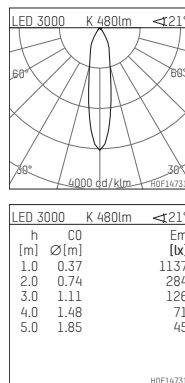

**035 051 03 910 | white**

DL 50 | LED  
downlight  
LED COB | 7 W 3000 K

- downlight DL 50 LED
- with a rim projecting over the ceiling
- with LED COB 740 lm
- colour temperature: 3000 K
- colour rendering index: CRI >90
- L80 / B10 (50.000h)
- SDCM < 2
- net luminous flux: 480 lm
- total load: 7 W
- luminous efficacy: 68,6 lm/W
- rotationsymmetrical light distribution, medium
- reflector of highest grade aluminium 99.9%, mirror finish anodised
- cut of angle: 30 °
- UGR: 16
- with external LED power unit, electronic, 220-240 V, 50/60 Hz
- Dimming with external dimmers possible (trailing-edge and leading-edge)
- power supply: supply cord with free conductor end 2x0,75 mm<sup>2</sup>, length: 200 mm
- housing of aluminium and die cast aluminium
- height: 58 mm
- diameter: 80 mm, recessing diameter: 63 mm
- recessing depth: 58 mm, ceiling thickness: 4-25 mm
- weight: 0,22 kg
- protection rating: IP20 IP44 in closed ceiling systems
- protection class I
- 5 years Hoffmeister warranty
- Made in Germany
- certificates: manufactured according to DIN VDE 0711 / EN 60598, CE
- colour: white (RAL9016)
- 035 051 03 910