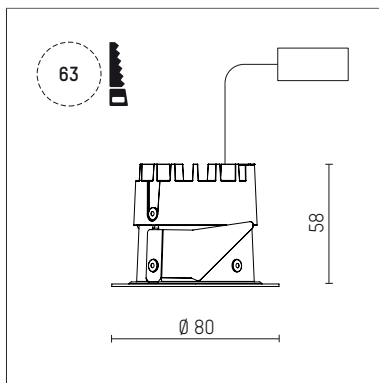

**035 051 03 910 | white**

DL 50 | LED  
downlight  
LED COB | 7 W 3000 K

- downlight DL 50 LED
- with a rim projecting over the ceiling
- with LED COB 740 lm
- colour temperature: 3000 K
- colour rendering index: CRI >90
- L80 / B10 (50.000h)
- SDCM < 2
- net luminous flux: 480 lm
- total load: 7 W
- luminous efficacy: 68,6 lm/W
- rotationsymmetrical light distribution, medium
- reflector of highest grade aluminium 99.9%, mirror finish anodised
- cut of angle: 30 °
- UGR: 16
- with external LED power unit, electronic, 220-240 V, 50/60 Hz
- Dimming with external dimmers possible (trailing-edge and leading-edge)
- power supply: supply cord with free conductor end 2x0,75 mm<sup>2</sup>, length: 200 mm
- housing of aluminium and die cast aluminium
- height: 58 mm
- diameter: 80 mm, recessing diameter: 63 mm
- recessing depth: 58 mm, ceiling thickness: 4-25 mm
- weight: 0,22 kg
- protection rating: IP20 IP44 in closed ceiling systems
- protection class I
- 5 years Hoffmeister warranty
- Made in Germany
- certificates: manufactured according to DIN VDE 0711 / EN 60598, CE
- colour: white (RAL9016)
- 035 051 03 910