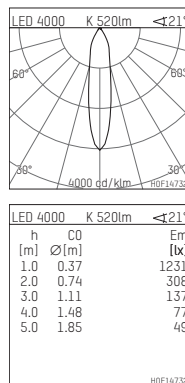

## 035 051 04 908 D | chrome

DL 50 | LED  
downlight  
LED COB | 7 W 4000 K

- downlight DL 50 LED
- with a rim projecting over the ceiling
- with LED COB 800 lm
- colour temperature: 4000 K
- colour rendering index: CRI >90
- L80 / B10 (50.000h)
- SDCM < 2
- net luminous flux: 520 lm
- total load: 7 W
- luminous efficacy: 74,3 lm/W
- rotationsymmetrical light distribution, medium
- reflector of highest grade aluminium 99.9%, mirror finish anodised
- cut of angle: 30 °
- UGR: 16
- with external LED power unit, electronic (DALI), 220-240 V, 0/50/60 Hz
- power supply: supply cord with free conductor end 2x0,75 mm<sup>2</sup>, length: 200 mm
- housing of aluminium and die cast aluminium
- height: 58 mm
- diameter: 80 mm, recessing diameter: 63 mm
- recessing depth: 58 mm, ceiling thickness: 4-25 mm
- weight: 0,22 kg
- protection rating: IP20 IP44 in closed ceiling systems
- protection class I
- 5 years Hoffmeister warranty
- Made in Germany
- certificates: manufactured according to DIN VDE 0711 / EN 60598, CE
- colour: chrome
- 035 051 04 908 D