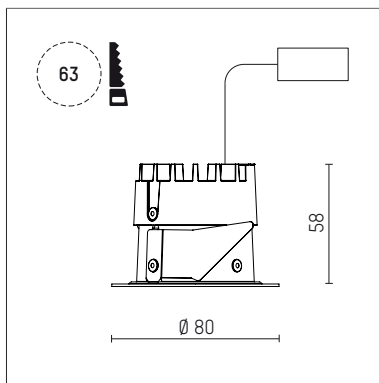

## 035 051 04 908 D | chrome

DL 50 | LED  
downlight  
LED COB | 7 W 4000 K

- downlight DL 50 LED
- with a rim projecting over the ceiling
- with LED COB 800 lm
- colour temperature: 4000 K
- colour rendering index: CRI >90
- L80 / B10 (50.000h)
- SDCM < 2
- net luminous flux: 520 lm
- total load: 7 W
- luminous efficacy: 74,3 lm/W
- rotationsymmetrical light distribution, medium
- reflector of highest grade aluminium 99.9%, mirror finish anodised
- cut of angle: 30 °
- UGR: 16
- with external LED power unit, electronic (DALI), 220-240 V, 0/50/60 Hz
- power supply: supply cord with free conductor end 2x0,75 mm<sup>2</sup>, length: 200 mm
- housing of aluminium and die cast aluminium
- height: 58 mm
- diameter: 80 mm, recessing diameter: 63 mm
- recessing depth: 58 mm, ceiling thickness: 4-25 mm
- weight: 0,22 kg
- protection rating: IP20 IP44 in closed ceiling systems
- protection class I
- 5 years Hoffmeister warranty
- Made in Germany
- certificates: manufactured according to DIN VDE 0711 / EN 60598, CE
- colour: chrome
- 035 051 04 908 D