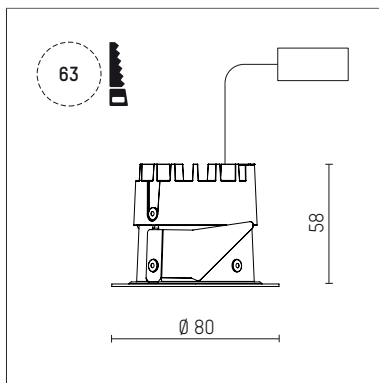

035 051 04 908 | chrome

DL 50 | LED
downlight
LED COB | 7 W 4000 K

- downlight DL 50 LED
- with a rim projecting over the ceiling
- with LED COB 800 lm
- colour temperature: 4000 K
- colour rendering index: CRI >90
- L80 / B10 (50.000h)
- SDCM < 2
- net luminous flux: 520 lm
- total load: 7 W
- luminous efficacy: 74,3 lm/W
- rotationsymmetrical light distribution, medium
- reflector of highest grade aluminium 99.9%, mirror finish anodised
- cut of angle: 30 °
- UGR: 16
- with external LED power unit, electronic, 220-240 V, 50/60 Hz
- Dimming with external dimmers possible (trailing-edge and leading-edge)
- power supply: supply cord with free conductor end 2x0,75 mm², length: 200 mm
- housing of aluminium and die cast aluminium
- height: 58 mm
- diameter: 80 mm, recessing diameter: 63 mm
- recessing depth: 58 mm, ceiling thickness: 4-25 mm
- weight: 0,22 kg
- protection rating: IP20 IP44 in closed ceiling systems
- protection class I
- 5 years Hoffmeister warranty
- Made in Germany
- certificates: manufactured according to DIN VDE 0711 / EN 60598, CE
- colour: chrome
- 035 051 04 908