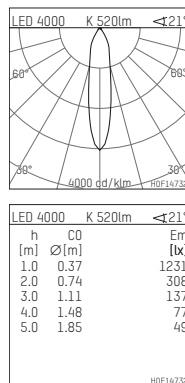

035 051 04 908 | chrome

DL 50 | LED
downlight
LED COB | 7 W 4000 K

- downlight DL 50 LED
- with a rim projecting over the ceiling
- with LED COB 800 lm
- colour temperature: 4000 K
- colour rendering index: CRI >90
- L80 / B10 (50.000h)
- SDCM < 2
- net luminous flux: 520 lm
- total load: 7 W
- luminous efficacy: 74,3 lm/W
- rotationsymmetrical light distribution, medium
- reflector of highest grade aluminium 99.9%, mirror finish anodised
- cut of angle: 30 °
- UGR: 16
- with external LED power unit, electronic, 220-240 V, 50/60 Hz
- Dimming with external dimmers possible (trailing-edge and leading-edge)
- power supply: supply cord with free conductor end 2x0,75 mm², length: 200 mm
- housing of aluminium and die cast aluminium
- height: 58 mm
- diameter: 80 mm, recessing diameter: 63 mm
- recessing depth: 58 mm, ceiling thickness: 4-25 mm
- weight: 0,22 kg
- protection rating: IP20 IP44 in closed ceiling systems
- protection class I
- 5 years Hoffmeister warranty
- Made in Germany
- certificates: manufactured according to DIN VDE 0711 / EN 60598, CE
- colour: chrome
- 035 051 04 908