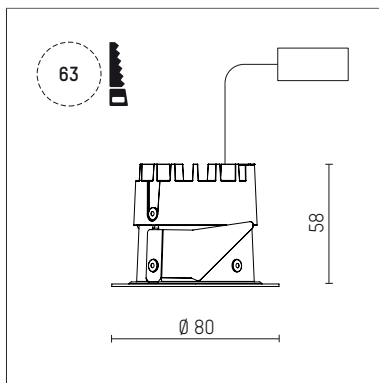

035 051 04 910 D | white

DL 50 | LED
downlight
LED COB | 7 W 4000 K

- downlight DL 50 LED
- with a rim projecting over the ceiling
- with LED COB 800 lm
- colour temperature: 4000 K
- colour rendering index: CRI >90
- L80 / B10 (50.000h)
- SDCM < 2
- net luminous flux: 520 lm
- total load: 7 W
- luminous efficacy: 74,3 lm/W
- rotationsymmetrical light distribution, medium
- reflector of highest grade aluminium 99.9%, mirror finish anodised
- cut of angle: 30 °
- UGR: 16
- with external LED power unit, electronic (DALI), 220-240 V, 0/50/60 Hz
- power supply: supply cord with free conductor end 2x0,75 mm², length: 200 mm
- housing of aluminium and die cast aluminium
- height: 58 mm
- diameter: 80 mm, recessing diameter: 63 mm
- recessing depth: 58 mm, ceiling thickness: 4-25 mm
- weight: 0,22 kg
- protection rating: IP20 IP44 in closed ceiling systems
- protection class I
- 5 years Hoffmeister warranty
- Made in Germany
- certificates: manufactured according to DIN VDE 0711 / EN 60598, CE
- colour: white (RAL9016)
- 035 051 04 910 D
