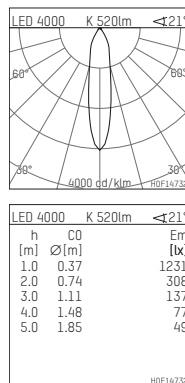

035 051 04 910 D | white

DL 50 | LED
downlight
LED COB | 7 W 4000 K

- downlight DL 50 LED
- with a rim projecting over the ceiling
- with LED COB 800 lm
- colour temperature: 4000 K
- colour rendering index: CRI >90
- L80 / B10 (50.000h)
- SDCM < 2
- net luminous flux: 520 lm
- total load: 7 W
- luminous efficacy: 74,3 lm/W
- rotationsymmetrical light distribution, medium
- reflector of highest grade aluminium 99.9%, mirror finish anodised
- cut of angle: 30 °
- UGR: 16
- with external LED power unit, electronic (DALI), 220-240 V, 0/50/60 Hz
- power supply: supply cord with free conductor end 2x0,75 mm², length: 200 mm
- housing of aluminium and die cast aluminium
- height: 58 mm
- diameter: 80 mm, recessing diameter: 63 mm
- recessing depth: 58 mm, ceiling thickness: 4-25 mm
- weight: 0,22 kg
- protection rating: IP20 IP44 in closed ceiling systems
- protection class I
- 5 years Hoffmeister warranty
- Made in Germany
- certificates: manufactured according to DIN VDE 0711 / EN 60598, CE
- colour: white (RAL9016)
- 035 051 04 910 D
