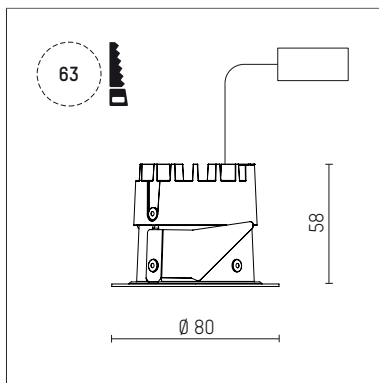

035 051 04 910 | white

DL 50 | LED
downlight
LED COB | 7 W 4000 K

- downlight DL 50 LED
- with a rim projecting over the ceiling
- with LED COB 800 lm
- colour temperature: 4000 K
- colour rendering index: CRI >90
- L80 / B10 (50.000h)
- SDCM < 2
- net luminous flux: 520 lm
- total load: 7 W
- luminous efficacy: 74,3 lm/W
- rotationsymmetrical light distribution, medium
- reflector of highest grade aluminium 99.9%, mirror finish anodised
- cut of angle: 30 °
- UGR: 16
- with external LED power unit, electronic, 220-240 V, 50/60 Hz
- Dimming with external dimmers possible (trailing-edge and leading-edge)
- power supply: supply cord with free conductor end 2x0,75 mm², length: 200 mm
- housing of aluminium and die cast aluminium
- height: 58 mm
- diameter: 80 mm, recessing diameter: 63 mm
- recessing depth: 58 mm, ceiling thickness: 4-25 mm
- weight: 0,22 kg
- protection rating: IP20 IP44 in closed ceiling systems
- protection class I
- 5 years Hoffmeister warranty
- Made in Germany
- certificates: manufactured according to DIN VDE 0711 / EN 60598, CE
- colour: white (RAL9016)
- 035 051 04 910