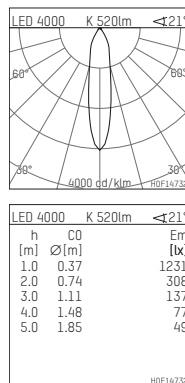

035 051 04 910 | white

DL 50 | LED
downlight
LED COB | 7 W 4000 K

- downlight DL 50 LED
- with a rim projecting over the ceiling
- with LED COB 800 lm
- colour temperature: 4000 K
- colour rendering index: CRI >90
- L80 / B10 (50.000h)
- SDCM < 2
- net luminous flux: 520 lm
- total load: 7 W
- luminous efficacy: 74,3 lm/W
- rotationsymmetrical light distribution, medium
- reflector of highest grade aluminium 99.9%, mirror finish anodised
- cut of angle: 30 °
- UGR: 16
- with external LED power unit, electronic, 220-240 V, 50/60 Hz
- Dimming with external dimmers possible (trailing-edge and leading-edge)
- power supply: supply cord with free conductor end 2x0,75 mm², length: 200 mm
- housing of aluminium and die cast aluminium
- height: 58 mm
- diameter: 80 mm, recessing diameter: 63 mm
- recessing depth: 58 mm, ceiling thickness: 4-25 mm
- weight: 0,22 kg
- protection rating: IP20 IP44 in closed ceiling systems
- protection class I
- 5 years Hoffmeister warranty
- Made in Germany
- certificates: manufactured according to DIN VDE 0711 / EN 60598, CE
- colour: white (RAL9016)
- 035 051 04 910