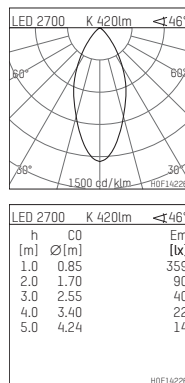

035 052 02 908 D | chrome

DL 50 | LED
downlight
LED COB | 7 W 2700 K

- downlight DL 50 LED
- with a rim projecting over the ceiling
- with LED COB 700 lm
- colour temperature: 2700 K
- colour rendering index: CRI >90
- L80 / B10 (50.000h)
- SDCM < 2
- net luminous flux: 420 lm
- total load: 7 W
- luminous efficacy: 60,0 lm/W
- rotationsymmetrical light distribution, flood
- reflector of highest grade aluminium 99.9%, mirror finish anodised
- cut of angle: 30 °
- UGR: 19
- with external LED power unit, electronic (DALI), 220-240 V, 0/50/60 Hz
- power supply: supply cord with free conductor end 2x0,75 mm², length: 200 mm
- height: 58 mm
- diameter: 80 mm, recessing diameter: 63 mm
- recessing depth: 58 mm, ceiling thickness: 4-25 mm
- weight: 0,22 kg
- protection rating: IP20 IP44 in closed ceiling systems
- protection class I
- 5 years Hoffmeister warranty
- Made in Germany
- certificates: manufactured according to DIN VDE 0711 / EN 60598, CE
- colour: chrome
- 035 052 02 908 D