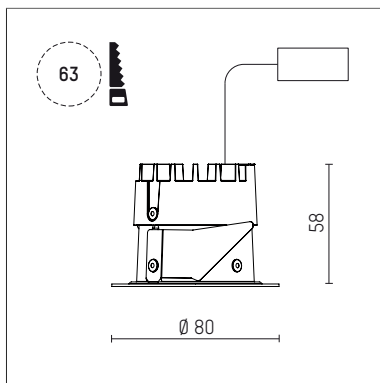

035 052 02 908 D | chrome

DL 50 | LED
downlight
LED COB | 7 W 2700 K

- downlight DL 50 LED
- with a rim projecting over the ceiling
- with LED COB 700 lm
- colour temperature: 2700 K
- colour rendering index: CRI >90
- L80 / B10 (50.000h)
- SDCM < 2
- net luminous flux: 420 lm
- total load: 7 W
- luminous efficacy: 60,0 lm/W
- rotationsymmetrical light distribution, flood
- reflector of highest grade aluminium 99.9%, mirror finish anodised
- cut of angle: 30 °
- UGR: 19
- with external LED power unit, electronic (DALI), 220-240 V, 0/50/60 Hz
- power supply: supply cord with free conductor end 2x0,75 mm², length: 200 mm
- height: 58 mm
- diameter: 80 mm, recessing diameter: 63 mm
- recessing depth: 58 mm, ceiling thickness: 4-25 mm
- weight: 0,22 kg
- protection rating: IP20 IP44 in closed ceiling systems
- protection class I
- 5 years Hoffmeister warranty
- Made in Germany
- certificates: manufactured according to DIN VDE 0711 / EN 60598, CE
- colour: chrome
- 035 052 02 908 D