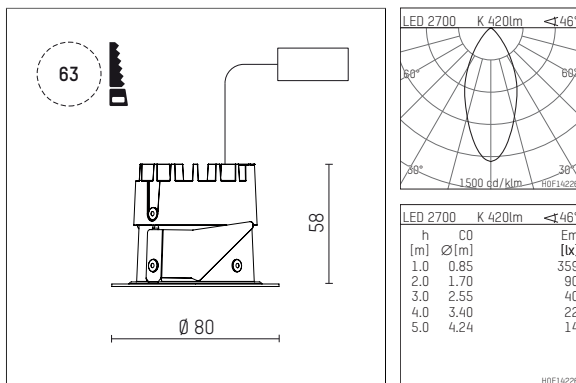

035 052 02 908 | chrome

DL 50 | LED
downlight
LED COB | 7 W 2700 K

- downlight DL 50 LED
- with a rim projecting over the ceiling
- with LED COB 700 lm
- colour temperature: 2700 K
- colour rendering index: CRI >90
- L80 / B10 (50.000h)
- SDCM < 2
- net luminous flux: 420 lm
- total load: 7 W
- luminous efficacy: 60,0 lm/W
- rotationsymmetrical light distribution, flood
- reflector of highest grade aluminium 99.9%, mirror finish anodised
- cut of angle: 30 °
- UGR: 19
- with external LED power unit, electronic, 220-240 V, 50/60 Hz
- Dimming with external dimmers possible (trailing-edge and leading-edge)
- power supply: supply cord with free conductor end 2x0,75 mm², length: 200 mm
- housing of aluminium and die cast aluminium
- height: 58 mm
- diameter: 80 mm, recessing diameter: 63 mm
- recessing depth: 58 mm, ceiling thickness: 4-25 mm
- weight: 0,22 kg
- protection rating: IP20 IP44 in closed ceiling systems
- protection class I
- 5 years Hoffmeister warranty
- Made in Germany
- certificates: manufactured according to DIN VDE 0711 / EN 60598, CE
- colour: chrome
- 035 052 02 908