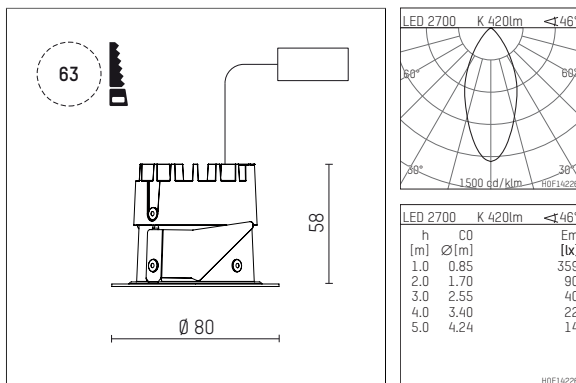

035 052 02 910 D | white

DL 50 | LED
downlight
LED COB | 7 W 2700 K

- downlight DL 50 LED
- with a rim projecting over the ceiling
- with LED COB 700 lm
- colour temperature: 2700 K
- colour rendering index: CRI >90
- L80 / B10 (50.000h)
- SDCM < 2
- net luminous flux: 420 lm
- total load: 7 W
- luminous efficacy: 60,0 lm/W
- rotationsymmetrical light distribution, flood
- reflector of highest grade aluminium 99.9%, mirror finish anodised
- cut of angle: 30 °
- UGR: 19
- with external LED power unit, electronic (DALI), 220-240 V, 0/50/60 Hz
- power supply: supply cord with free conductor end 2x0,75 mm², length: 200 mm
- housing of aluminium and die cast aluminium
- height: 58 mm
- diameter: 80 mm, recessing diameter: 63 mm
- recessing depth: 58 mm, ceiling thickness: 4-25 mm
- weight: 0,22 kg
- protection rating: IP20 IP44 in closed ceiling systems
- protection class I
- 5 years Hoffmeister warranty
- Made in Germany
- certificates: manufactured according to DIN VDE 0711 / EN 60598, CE
- colour: white (RAL9016)
- 035 052 02 910 D
