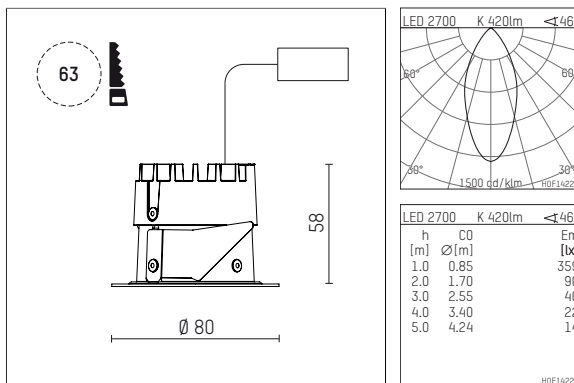

035 052 02 910 | white

DL 50 | LED
downlight
LED COB | 7 W 2700 K

- downlight DL 50 LED
- with a rim projecting over the ceiling
- with LED COB 700 lm
- colour temperature: 2700 K
- colour rendering index: CRI >90
- L80 / B10 (50.000h)
- SDCM < 2
- net luminous flux: 420 lm
- total load: 7 W
- luminous efficacy: 60,0 lm/W
- rotationsymmetrical light distribution, flood
- reflector of highest grade aluminium 99.9%, mirror finish anodised
- cut of angle: 30 °
- UGR: 19
- with external LED power unit, electronic, 220-240 V, 50/60 Hz
- Dimming with external dimmers possible (trailing-edge and leading-edge)
- power supply: supply cord with free conductor end 2x0,75 mm², length: 200 mm
- housing of aluminium and die cast aluminium
- height: 58 mm
- diameter: 80 mm, recessing diameter: 63 mm
- recessing depth: 58 mm, ceiling thickness: 4-25 mm
- weight: 0,22 kg
- protection rating: IP20 IP44 in closed ceiling systems
- protection class I
- 5 years Hoffmeister warranty
- Made in Germany
- certificates: manufactured according to DIN VDE 0711 / EN 60598, CE
- colour: white (RAL9016)
- 035 052 02 910