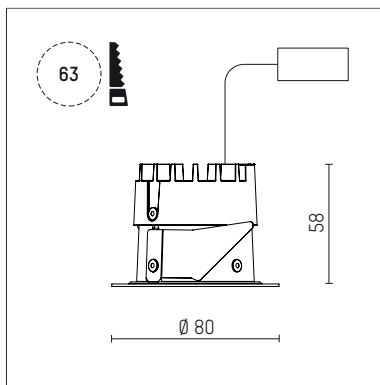

035 052 03 908 D | chrome

DL 50 | LED
downlight
LED COB | 7 W 3000 K

- downlight DL 50 LED
- with a rim projecting over the ceiling
- with LED COB 740 lm
- colour temperature: 3000 K
- colour rendering index: CRI >90
- L80 / B10 (50.000h)
- SDCM < 2
- net luminous flux: 450 lm
- total load: 7 W
- luminous efficacy: 64,3 lm/W
- rotationsymmetrical light distribution, flood
- reflector of highest grade aluminium 99.9%, mirror finish anodised
- cut of angle: 30 °
- UGR: 20
- with external LED power unit, electronic (DALI), 220-240 V, 0/50/60 Hz
- power supply: supply cord with free conductor end 2x0,75 mm², length: 200 mm
- housing of aluminium and die cast aluminium
- height: 58 mm
- diameter: 80 mm, recessing diameter: 63 mm
- recessing depth: 58 mm, ceiling thickness: 4-25 mm
- weight: 0,22 kg
- protection rating: IP20 IP44 in closed ceiling systems
- protection class I
- 5 years Hoffmeister warranty
- Made in Germany
- certificates: manufactured according to DIN VDE 0711 / EN 60598, CE
- colour: chrome
- 035 052 03 908 D
