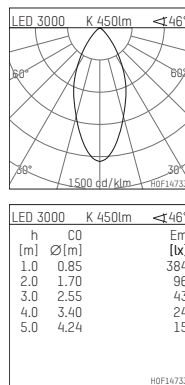

035 052 03 908 D | chrome

DL 50 | LED
downlight
LED COB | 7 W 3000 K

- downlight DL 50 LED
- with a rim projecting over the ceiling
- with LED COB 740 lm
- colour temperature: 3000 K
- colour rendering index: CRI >90
- L80 / B10 (50.000h)
- SDCM < 2
- net luminous flux: 450 lm
- total load: 7 W
- luminous efficacy: 64,3 lm/W
- rotationsymmetrical light distribution, flood
- reflector of highest grade aluminium 99.9%, mirror finish anodised
- cut of angle: 30 °
- UGR: 20
- with external LED power unit, electronic (DALI), 220-240 V, 0/50/60 Hz
- power supply: supply cord with free conductor end 2x0,75 mm², length: 200 mm
- housing of aluminium and die cast aluminium
- height: 58 mm
- diameter: 80 mm, recessing diameter: 63 mm
- recessing depth: 58 mm, ceiling thickness: 4-25 mm
- weight: 0,22 kg
- protection rating: IP20 IP44 in closed ceiling systems
- protection class I
- 5 years Hoffmeister warranty
- Made in Germany
- certificates: manufactured according to DIN VDE 0711 / EN 60598, CE
- colour: chrome
- 035 052 03 908 D
