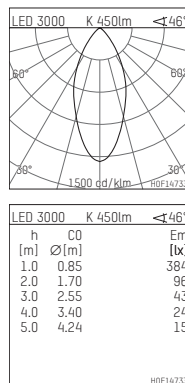

**035 052 03 910 D | white**

DL 50 | LED  
downlight  
LED COB | 7 W 3000 K

- downlight DL 50 LED
- with a rim projecting over the ceiling
- with LED COB 740 lm
- colour temperature: 3000 K
- colour rendering index: CRI >90
- L80 / B10 (50.000h)
- SDCM < 2
- net luminous flux: 450 lm
- total load: 7 W
- luminous efficacy: 64,3 lm/W
- rotationsymmetrical light distribution, flood
- reflector of highest grade aluminium 99.9%, mirror finish anodised
- cut of angle: 30 °
- UGR: 20
- with external LED power unit, electronic (DALI), 220-240 V, 0/50/60 Hz
- power supply: supply cord with free conductor end 2x0,75 mm<sup>2</sup>, length: 200 mm
- housing of aluminium and die cast aluminium
- height: 58 mm
- diameter: 80 mm, recessing diameter: 63 mm
- recessing depth: 58 mm, ceiling thickness: 4-25 mm
- weight: 0,22 kg
- protection rating: IP20 IP44 in closed ceiling systems
- protection class I
- 5 years Hoffmeister warranty
- Made in Germany
- certificates: manufactured according to DIN VDE 0711 / EN 60598, CE
- colour: white (RAL9016)
- 035 052 03 910 D