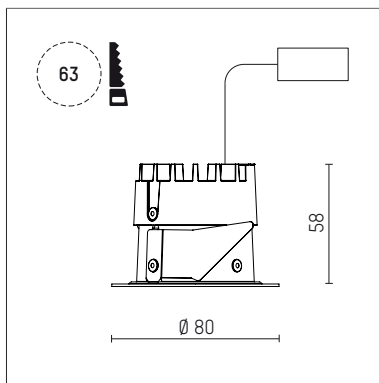

**035 052 03 910 D | white**

DL 50 | LED  
downlight  
LED COB | 7 W 3000 K

- downlight DL 50 LED
- with a rim projecting over the ceiling
- with LED COB 740 lm
- colour temperature: 3000 K
- colour rendering index: CRI >90
- L80 / B10 (50.000h)
- SDCM < 2
- net luminous flux: 450 lm
- total load: 7 W
- luminous efficacy: 64,3 lm/W
- rotationsymmetrical light distribution, flood
- reflector of highest grade aluminium 99.9%, mirror finish anodised
- cut of angle: 30 °
- UGR: 20
- with external LED power unit, electronic (DALI), 220-240 V, 0/50/60 Hz
- power supply: supply cord with free conductor end 2x0,75 mm<sup>2</sup>, length: 200 mm
- housing of aluminium and die cast aluminium
- height: 58 mm
- diameter: 80 mm, recessing diameter: 63 mm
- recessing depth: 58 mm, ceiling thickness: 4-25 mm
- weight: 0,22 kg
- protection rating: IP20 IP44 in closed ceiling systems
- protection class I
- 5 years Hoffmeister warranty
- Made in Germany
- certificates: manufactured according to DIN VDE 0711 / EN 60598, CE
- colour: white (RAL9016)
- 035 052 03 910 D