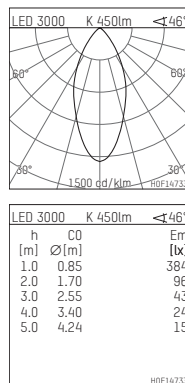

**035 052 03 910 | white**

DL 50 | LED  
downlight  
LED COB | 7 W 3000 K

- downlight DL 50 LED
- with a rim projecting over the ceiling
- with LED COB 740 lm
- colour temperature: 3000 K
- colour rendering index: CRI >90
- L80 / B10 (50.000h)
- SDCM < 2
- net luminous flux: 450 lm
- total load: 7 W
- luminous efficacy: 64,3 lm/W
- rotationsymmetrical light distribution, flood
- reflector of highest grade aluminium 99.9%, mirror finish anodised
- cut of angle: 30 °
- UGR: 20
- with external LED power unit, electronic, 220-240 V, 50/60 Hz
- Dimming with external dimmers possible (trailing-edge and leading-edge)
- power supply: supply cord with free conductor end 2x0,75 mm<sup>2</sup>, length: 200 mm
- housing of aluminium and die cast aluminium
- height: 58 mm
- diameter: 80 mm, recessing diameter: 63 mm
- recessing depth: 58 mm, ceiling thickness: 4-25 mm
- weight: 0,22 kg
- protection rating: IP20 IP44 in closed ceiling systems
- protection class I
- 5 years Hoffmeister warranty
- Made in Germany
- certificates: manufactured according to DIN VDE 0711 / EN 60598, CE
- colour: white (RAL9016)
- 035 052 03 910