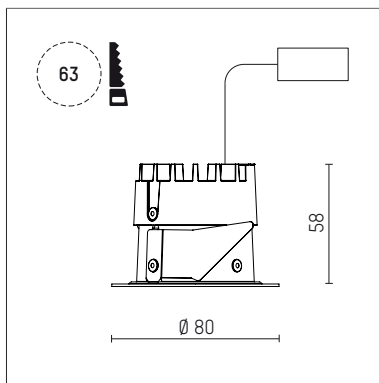

**035 052 03 910 | white**

DL 50 | LED  
downlight  
LED COB | 7 W 3000 K

- downlight DL 50 LED
- with a rim projecting over the ceiling
- with LED COB 740 lm
- colour temperature: 3000 K
- colour rendering index: CRI >90
- L80 / B10 (50.000h)
- SDCM < 2
- net luminous flux: 450 lm
- total load: 7 W
- luminous efficacy: 64,3 lm/W
- rotationsymmetrical light distribution, flood
- reflector of highest grade aluminium 99.9%, mirror finish anodised
- cut of angle: 30 °
- UGR: 20
- with external LED power unit, electronic, 220-240 V, 50/60 Hz
- Dimming with external dimmers possible (trailing-edge and leading-edge)
- power supply: supply cord with free conductor end 2x0,75 mm<sup>2</sup>, length: 200 mm
- housing of aluminium and die cast aluminium
- height: 58 mm
- diameter: 80 mm, recessing diameter: 63 mm
- recessing depth: 58 mm, ceiling thickness: 4-25 mm
- weight: 0,22 kg
- protection rating: IP20 IP44 in closed ceiling systems
- protection class I
- 5 years Hoffmeister warranty
- Made in Germany
- certificates: manufactured according to DIN VDE 0711 / EN 60598, CE
- colour: white (RAL9016)
- 035 052 03 910