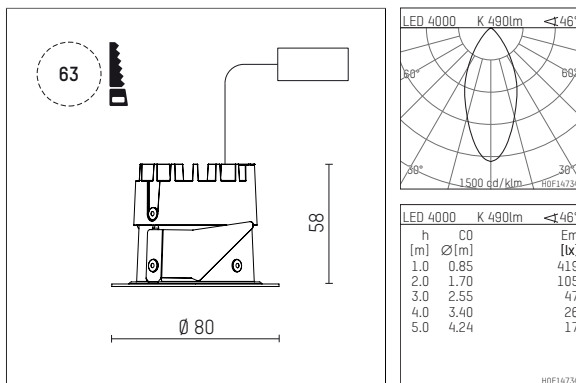

**035 052 04 908 D | chrome**

DL 50 | LED  
downlight  
LED COB | 7 W 4000 K

- downlight DL 50 LED
- with a rim projecting over the ceiling
- with LED COB 800 lm
- colour temperature: 4000 K
- colour rendering index: CRI >90
- L80 / B10 (50.000h)
- SDCM < 2
- net luminous flux: 490 lm
- total load: 7 W
- luminous efficacy: 70,0 lm/W
- rotationsymmetrical light distribution, flood
- reflector of highest grade aluminium 99.9%, mirror finish anodised
- cut of angle: 30 °
- UGR: 20
- with external LED power unit, electronic (DALI), 220-240 V, 0/50/60 Hz
- power supply: supply cord with free conductor end 2x0,75 mm<sup>2</sup>, length: 200 mm
- housing of aluminium and die cast aluminium
- height: 58 mm
- diameter: 80 mm, recessing diameter: 63 mm
- recessing depth: 58 mm, ceiling thickness: 4-25 mm
- weight: 0,22 kg
- protection rating: IP20 IP44 in closed ceiling systems
- protection class I
- 5 years Hoffmeister warranty
- Made in Germany
- certificates: manufactured according to DIN VDE 0711 / EN 60598, CE
- colour: chrome
- 035 052 04 908 D