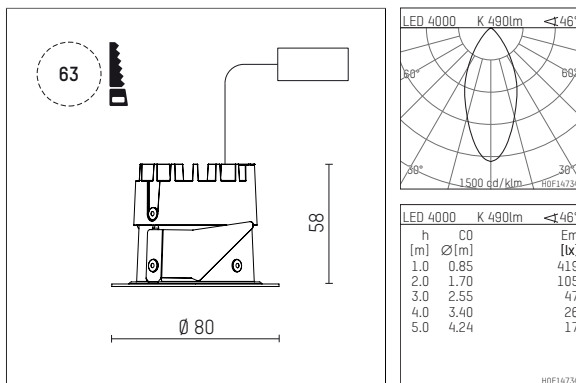

035 052 04 908 | chrome

DL 50 | LED
downlight
LED COB | 7 W 4000 K

- downlight DL 50 LED
- with a rim projecting over the ceiling
- with LED COB 800 lm
- colour temperature: 4000 K
- colour rendering index: CRI >90
- L80 / B10 (50.000h)
- SDCM < 2
- net luminous flux: 490 lm
- total load: 7 W
- luminous efficacy: 70,0 lm/W
- rotationsymmetrical light distribution, flood
- reflector of highest grade aluminium 99.9%, mirror finish anodised
- cut of angle: 30 °
- UGR: 20
- with external LED power unit, electronic, 220-240 V, 50/60 Hz
- Dimming with external dimmers possible (trailing-edge and leading-edge)
- power supply: supply cord with free conductor end 2x0,75 mm², length: 200 mm
- housing of aluminium and die cast aluminium
- height: 58 mm
- diameter: 80 mm, recessing diameter: 63 mm
- recessing depth: 58 mm, ceiling thickness: 4-25 mm
- weight: 0,22 kg
- protection rating: IP20 IP44 in closed ceiling systems
- protection class I
- 5 years Hoffmeister warranty
- Made in Germany
- certificates: manufactured according to DIN VDE 0711 / EN 60598, CE
- colour: chrome
- 035 052 04 908