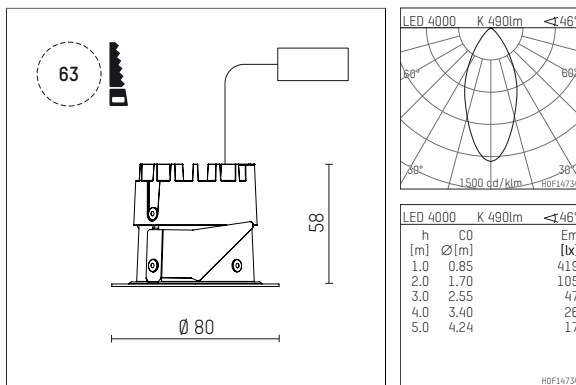

035 052 04 910 D | white

DL 50 | LED
downlight
LED COB | 7 W 4000 K

- downlight DL 50 LED
- with a rim projecting over the ceiling
- with LED COB 800 lm
- colour temperature: 4000 K
- colour rendering index: CRI >90
- L80 / B10 (50.000h)
- SDCM < 2
- net luminous flux: 490 lm
- total load: 7 W
- luminous efficacy: 70,0 lm/W
- rotationsymmetrical light distribution, flood
- reflector of highest grade aluminium 99.9%, mirror finish anodised
- cut of angle: 30 °
- UGR: 20
- with external LED power unit, electronic (DALI), 220-240 V, 0/50/60 Hz
- power supply: supply cord with free conductor end 2x0,75 mm², length: 200 mm
- housing of aluminium and die cast aluminium
- height: 58 mm
- diameter: 80 mm, recessing diameter: 63 mm
- recessing depth: 58 mm, ceiling thickness: 4-25 mm
- weight: 0,22 kg
- protection rating: IP20 IP44 in closed ceiling systems
- protection class I
- 5 years Hoffmeister warranty
- Made in Germany
- certificates: manufactured according to DIN VDE 0711 / EN 60598, CE
- colour: white (RAL9016)
- 035 052 04 910 D
