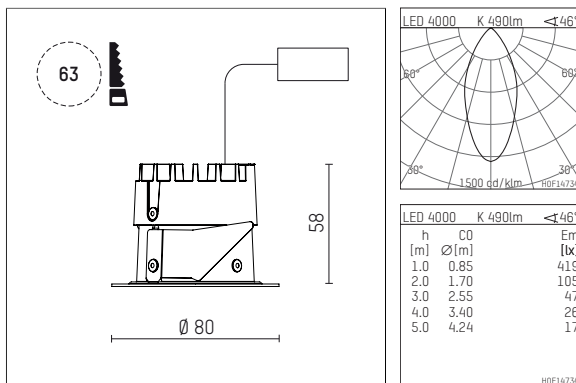

035 052 04 910 | white

DL 50 | LED
downlight
LED COB | 7 W 4000 K

- downlight DL 50 LED
- with a rim projecting over the ceiling
- with LED COB 800 lm
- colour temperature: 4000 K
- colour rendering index: CRI >90
- L80 / B10 (50.000h)
- SDCM < 2
- net luminous flux: 490 lm
- total load: 7 W
- luminous efficacy: 70,0 lm/W
- rotationsymmetrical light distribution, flood
- reflector of highest grade aluminium 99.9%, mirror finish anodised
- cut of angle: 30 °
- UGR: 20
- with external LED power unit, electronic, 220-240 V, 50/60 Hz
- Dimming with external dimmers possible (trailing-edge and leading-edge)
- power supply: supply cord with free conductor end 2x0,75 mm², length: 200 mm
- housing of aluminium and die cast aluminium
- height: 58 mm
- diameter: 80 mm, recessing diameter: 63 mm
- recessing depth: 58 mm, ceiling thickness: 4-25 mm
- weight: 0,22 kg
- protection rating: IP20 IP44 in closed ceiling systems
- protection class I
- 5 years Hoffmeister warranty
- Made in Germany
- certificates: manufactured according to DIN VDE 0711 / EN 60598, CE
- colour: white (RAL9016)
- 035 052 04 910