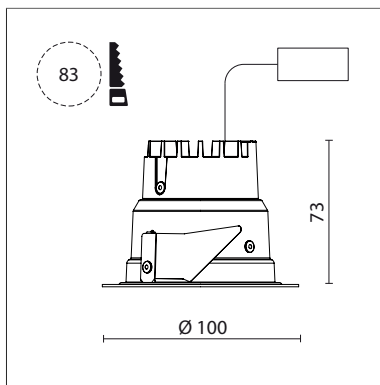

035 061 02 908 D | chrome

DL 70 | LED
downlight
LED COB | 10 W 2700 K

| LED 2700 K 610lm <17° | | |
|-----------------------|------|------|
| h | CO | Em |
| [m] | Ø[m] | [lx] |
| 1.0 | 0.30 | 2000 |
| 2.0 | 0.59 | 500 |
| 3.0 | 0.89 | 222 |
| 4.0 | 1.18 | 125 |
| 5.0 | 1.48 | 80 |

HOFFMEISTER

- downlight DL 70 LED
- with a rim projecting over the ceiling
- with LED COB 920 lm
- colour temperature: 2700 K
- colour rendering index: CRI >90
- L80 / B10 (50.000h)
- SDCM < 2
- net luminous flux: 610 lm
- total load: 10 W
- luminous efficacy: 61,0 lm/W
- rotationsymmetrical light distribution, medium
- reflector of highest grade aluminium 99.9%, mirror finish anodised
- cut of angle: 30 °
- UGR: 13
- with external LED power unit, electronic (DALI), 220-240 V, 0/50/60 Hz
- power supply: supply cord with free conductor end 2x0,75 mm², length: 200 mm
- housing of aluminium and die cast aluminium
- height: 73 mm
- diameter: 100 mm, recessing diameter: 83 mm
- recessing depth: 73 mm, ceiling thickness: 4-25 mm
- weight: 0,22 kg
- protection rating: IP20 IP44 in closed ceiling systems
- protection class I
- 5 years Hoffmeister warranty
- Made in Germany
- certificates: manufactured according to DIN VDE 0711 / EN 60598, CE
- colour: chrome
- 035 061 02 908 D
