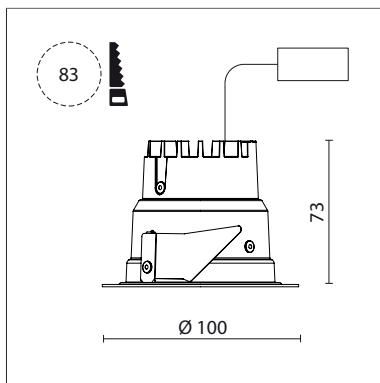

035 061 02 908 | chrome

DL 70 | LED
downlight
LED COB | 10 W 2700 K

- downlight DL 70 LED
- with a rim projecting over the ceiling
- with LED COB 920 lm
- colour temperature: 2700 K
- colour rendering index: CRI >90
- L80 / B10 (50.000h)
- SDCM < 2
- net luminous flux: 610 lm
- total load: 10 W
- luminous efficacy: 61,0 lm/W
- rotationsymmetrical light distribution, medium
- reflector of highest grade aluminium 99.9%, mirror finish anodised
- cut of angle: 30 °
- UGR: 13
- with external LED power unit, electronic, 220-240 V, 50/60 Hz
- Dimming with external dimmers possible (trailing-edge and leading-edge)
- power supply: supply cord with free conductor end 2x0,75 mm², length: 200 mm
- housing of aluminium and die cast aluminium
- height: 73 mm
- diameter: 100 mm, recessing diameter: 83 mm
- recessing depth: 73 mm, ceiling thickness: 4-25 mm
- weight: 0,22 kg
- protection rating: IP20 IP44 in closed ceiling systems
- protection class I
- 5 years Hoffmeister warranty
- Made in Germany
- certificates: manufactured according to DIN VDE 0711 / EN 60598, CE
- colour: chrome
- 035 061 02 908