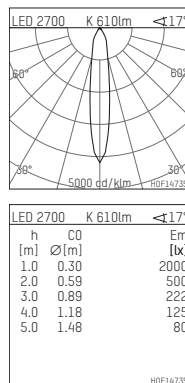

035 061 02 908 | chrome

DL 70 | LED
downlight
LED COB | 10 W 2700 K

- downlight DL 70 LED
- with a rim projecting over the ceiling
- with LED COB 920 lm
- colour temperature: 2700 K
- colour rendering index: CRI >90
- L80 / B10 (50.000h)
- SDCM < 2
- net luminous flux: 610 lm
- total load: 10 W
- luminous efficacy: 61,0 lm/W
- rotationsymmetrical light distribution, medium
- reflector of highest grade aluminium 99.9%, mirror finish anodised
- cut of angle: 30 °
- UGR: 13
- with external LED power unit, electronic, 220-240 V, 50/60 Hz
- Dimming with external dimmers possible (trailing-edge and leading-edge)
- power supply: supply cord with free conductor end 2x0,75 mm², length: 200 mm
- housing of aluminium and die cast aluminium
- height: 73 mm
- diameter: 100 mm, recessing diameter: 83 mm
- recessing depth: 73 mm, ceiling thickness: 4-25 mm
- weight: 0,22 kg
- protection rating: IP20 IP44 in closed ceiling systems
- protection class I
- 5 years Hoffmeister warranty
- Made in Germany
- certificates: manufactured according to DIN VDE 0711 / EN 60598, CE
- colour: chrome
- 035 061 02 908