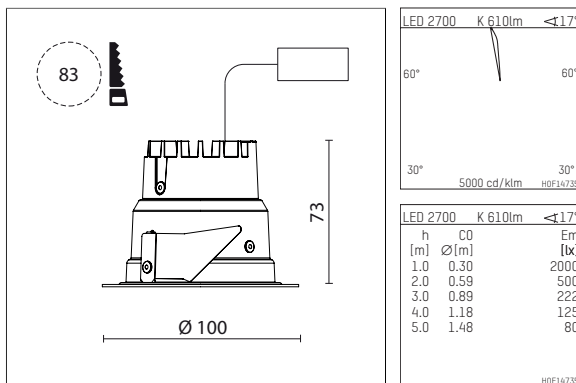

035 061 02 910 D | white

DL 70 | LED
downlight
LED COB | 10 W 2700 K

- downlight DL 70 LED
- with a rim projecting over the ceiling
- with LED COB 920 lm
- colour temperature: 2700 K
- colour rendering index: CRI >90
- L80 / B10 (50.000h)
- SDCM < 2
- net luminous flux: 610 lm
- total load: 10 W
- luminous efficacy: 61,0 lm/W
- rotationsymmetrical light distribution, medium
- reflector of highest grade aluminium 99.9%, mirror finish anodised
- cut of angle: 30 °
- UGR: 13
- with external LED power unit, electronic (DALI), 220-240 V, 0/50/60 Hz
- power supply: supply cord with free conductor end 2x0,75 mm², length: 200 mm
- housing of aluminium and die cast aluminium
- height: 73 mm
- diameter: 100 mm, recessing diameter: 83 mm
- recessing depth: 73 mm, ceiling thickness: 4-25 mm
- weight: 0,22 kg
- protection rating: IP20 IP44 in closed ceiling systems
- protection class I
- 5 years Hoffmeister warranty
- Made in Germany
- certificates: manufactured according to DIN VDE 0711 / EN 60598, CE
- colour: white (RAL9016)
- 035 061 02 910 D
