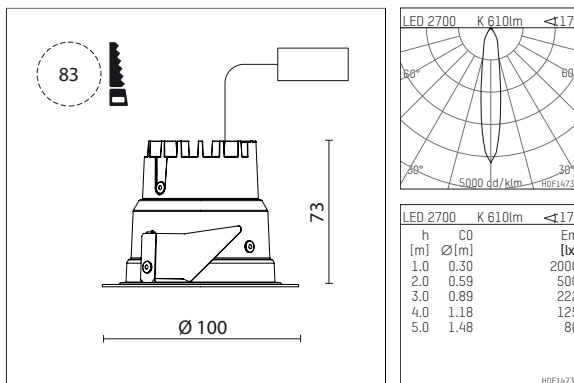

**035 061 02 910 | white**

DL 70 | LED  
downlight  
LED COB | 10 W 2700 K

- downlight DL 70 LED
- with a rim projecting over the ceiling
- with LED COB 920 lm
- colour temperature: 2700 K
- colour rendering index: CRI >90
- L80 / B10 (50.000h)
- SDCM < 2
- net luminous flux: 610 lm
- total load: 10 W
- luminous efficacy: 61,0 lm/W
- rotationsymmetrical light distribution, medium
- reflector of highest grade aluminium 99.9%, mirror finish anodised
- cut of angle: 30 °
- UGR: 13
- with external LED power unit, electronic, 220-240 V, 50/60 Hz
- Dimming with external dimmers possible (trailing-edge and leading-edge)
- power supply: supply cord with free conductor end 2x0,75 mm<sup>2</sup>, length: 200 mm
- housing of aluminium and die cast aluminium
- height: 73 mm
- diameter: 100 mm, recessing diameter: 83 mm
- recessing depth: 73 mm, ceiling thickness: 4-25 mm
- weight: 0,22 kg
- protection rating: IP20 IP44 in closed ceiling systems
- protection class I
- 5 years Hoffmeister warranty
- Made in Germany
- certificates: manufactured according to DIN VDE 0711 / EN 60598, CE
- colour: white (RAL9016)
- 035 061 02 910