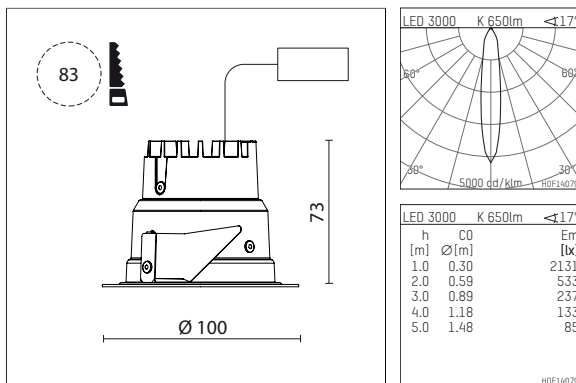

## 035 061 03 908 D | chrome

DL 70 | LED  
downlight  
LED COB | 10 W 3000 K

- downlight DL 70 LED
- with a rim projecting over the ceiling
- with LED COB 980 lm
- colour temperature: 3000 K
- colour rendering index: CRI >90
- L80 / B10 (50.000h)
- SDCM < 2
- net luminous flux: 650 lm
- total load: 10 W
- luminous efficacy: 65,0 lm/W
- rotationsymmetrical light distribution, medium
- reflector of highest grade aluminium 99.9%, mirror finish anodised
- cut of angle: 30 °
- UGR: 14
- with external LED power unit, electronic (DALI), 220-240 V, 0/50/60 Hz
- power supply: supply cord with free conductor end 2x0,75 mm<sup>2</sup>, length: 200 mm
- housing of aluminium and die cast aluminium
- height: 73 mm
- diameter: 100 mm, recessing diameter: 83 mm
- recessing depth: 73 mm, ceiling thickness: 4-25 mm
- weight: 0,22 kg
- protection rating: IP20 IP44 in closed ceiling systems
- protection class I
- 5 years Hoffmeister warranty
- Made in Germany
- certificates: manufactured according to DIN VDE 0711 / EN 60598, CE
- colour: chrome
- 035 061 03 908 D