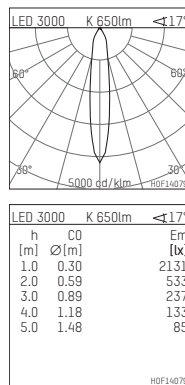

035 061 03 908 | chrome

DL 70 | LED
downlight
LED COB | 10 W 3000 K

- downlight DL 70 LED
- with a rim projecting over the ceiling
- with LED COB 980 lm
- colour temperature: 3000 K
- colour rendering index: CRI >90
- L80 / B10 (50.000h)
- SDCM < 2
- net luminous flux: 650 lm
- total load: 10 W
- luminous efficacy: 65,0 lm/W
- rotationsymmetrical light distribution, medium
- reflector of highest grade aluminium 99.9%, mirror finish anodised
- cut of angle: 30 °
- UGR: 14
- with external LED power unit, electronic, 220-240 V, 50/60 Hz
- Dimming with external dimmers possible (trailing-edge and leading-edge)
- power supply: supply cord with free conductor end 2x0,75 mm², length: 200 mm
- housing of aluminium and die cast aluminium
- height: 73 mm
- diameter: 100 mm, recessing diameter: 83 mm
- recessing depth: 73 mm, ceiling thickness: 4-25 mm
- weight: 0,22 kg
- protection rating: IP20 IP44 in closed ceiling systems
- protection class I
- 5 years Hoffmeister warranty
- Made in Germany
- certificates: manufactured according to DIN VDE 0711 / EN 60598, CE
- colour: chrome
- 035 061 03 908
