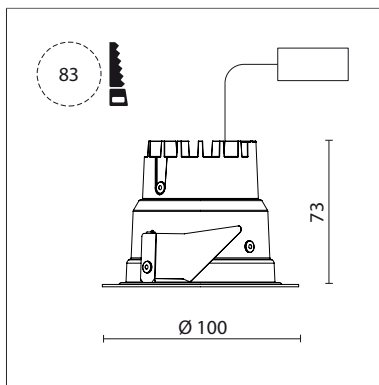

035 061 03 908 | chrome

DL 70 | LED
downlight
LED COB | 10 W 3000 K

- downlight DL 70 LED
- with a rim projecting over the ceiling
- with LED COB 980 lm
- colour temperature: 3000 K
- colour rendering index: CRI >90
- L80 / B10 (50.000h)
- SDCM < 2
- net luminous flux: 650 lm
- total load: 10 W
- luminous efficacy: 65,0 lm/W
- rotationsymmetrical light distribution, medium
- reflector of highest grade aluminium 99.9%, mirror finish anodised
- cut of angle: 30 °
- UGR: 14
- with external LED power unit, electronic, 220-240 V, 50/60 Hz
- Dimming with external dimmers possible (trailing-edge and leading-edge)
- power supply: supply cord with free conductor end 2x0,75 mm², length: 200 mm
- housing of aluminium and die cast aluminium
- height: 73 mm
- diameter: 100 mm, recessing diameter: 83 mm
- recessing depth: 73 mm, ceiling thickness: 4-25 mm
- weight: 0,22 kg
- protection rating: IP20 IP44 in closed ceiling systems
- protection class I
- 5 years Hoffmeister warranty
- Made in Germany
- certificates: manufactured according to DIN VDE 0711 / EN 60598, CE
- colour: chrome
- 035 061 03 908
