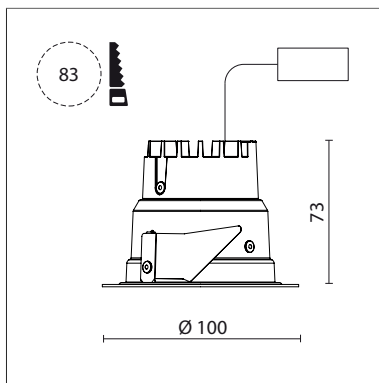

035 061 03 910 D | white

DL 70 | LED
downlight
LED COB | 10 W 3000 K

- downlight DL 70 LED
- with a rim projecting over the ceiling
- with LED COB 980 lm
- colour temperature: 3000 K
- colour rendering index: CRI >90
- L80 / B10 (50.000h)
- SDCM < 2
- net luminous flux: 650 lm
- total load: 10 W
- luminous efficacy: 65,0 lm/W
- rotationsymmetrical light distribution, medium
- reflector of highest grade aluminium 99.9%, mirror finish anodised
- cut of angle: 30 °
- UGR: 14
- with external LED power unit, electronic (DALI), 220-240 V, 0/50/60 Hz
- power supply: supply cord with free conductor end 2x0,75 mm², length: 200 mm
- housing of aluminium and die cast aluminium
- height: 73 mm
- diameter: 100 mm, recessing diameter: 83 mm
- recessing depth: 73 mm, ceiling thickness: 4-25 mm
- weight: 0,22 kg
- protection rating: IP20 IP44 in closed ceiling systems
- protection class I
- 5 years Hoffmeister warranty
- Made in Germany
- certificates: manufactured according to DIN VDE 0711 / EN 60598, CE
- colour: white (RAL9016)
- 035 061 03 910 D
