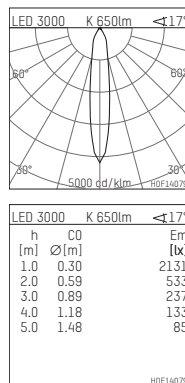

035 061 03 910 D | white

DL 70 | LED
downlight
LED COB | 10 W 3000 K

- downlight DL 70 LED
- with a rim projecting over the ceiling
- with LED COB 980 lm
- colour temperature: 3000 K
- colour rendering index: CRI >90
- L80 / B10 (50.000h)
- SDCM < 2
- net luminous flux: 650 lm
- total load: 10 W
- luminous efficacy: 65,0 lm/W
- rotationsymmetrical light distribution, medium
- reflector of highest grade aluminium 99.9%, mirror finish anodised
- cut of angle: 30 °
- UGR: 14
- with external LED power unit, electronic (DALI), 220-240 V, 0/50/60 Hz
- power supply: supply cord with free conductor end 2x0,75 mm², length: 200 mm
- housing of aluminium and die cast aluminium
- height: 73 mm
- diameter: 100 mm, recessing diameter: 83 mm
- recessing depth: 73 mm, ceiling thickness: 4-25 mm
- weight: 0,22 kg
- protection rating: IP20 IP44 in closed ceiling systems
- protection class I
- 5 years Hoffmeister warranty
- Made in Germany
- certificates: manufactured according to DIN VDE 0711 / EN 60598, CE
- colour: white (RAL9016)
- 035 061 03 910 D
