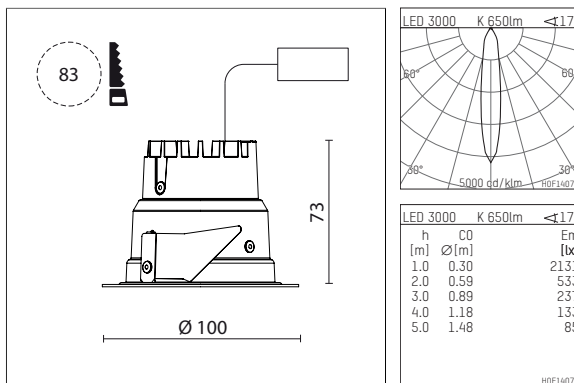

035 061 03 910 | white

DL 70 | LED
downlight
LED COB | 10 W 3000 K

- downlight DL 70 LED
- with a rim projecting over the ceiling
- with LED COB 980 lm
- colour temperature: 3000 K
- colour rendering index: CRI >90
- L80 / B10 (50.000h)
- SDCM < 2
- net luminous flux: 650 lm
- total load: 10 W
- luminous efficacy: 65,0 lm/W
- rotationsymmetrical light distribution, medium
- reflector of highest grade aluminium 99.9%, mirror finish anodised
- cut of angle: 30 °
- UGR: 14
- with external LED power unit, electronic, 220-240 V, 50/60 Hz
- Dimming with external dimmers possible (trailing-edge and leading-edge)
- power supply: supply cord with free conductor end 2x0,75 mm², length: 200 mm
- housing of aluminium and die cast aluminium
- height: 73 mm
- diameter: 100 mm, recessing diameter: 83 mm
- recessing depth: 73 mm, ceiling thickness: 4-25 mm
- weight: 0,22 kg
- protection rating: IP20 IP44 in closed ceiling systems
- protection class I
- 5 years Hoffmeister warranty
- Made in Germany
- certificates: manufactured according to DIN VDE 0711 / EN 60598, CE
- colour: white (RAL9016)
- 035 061 03 910