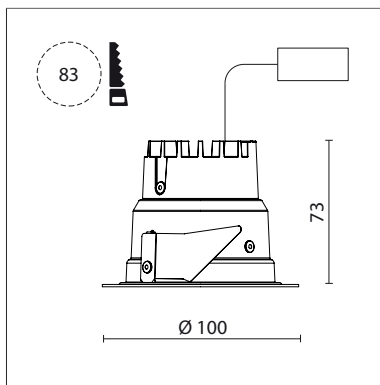

## 035 061 04 908 D | chrome

DL 70 | LED  
downlight  
LED COB | 10 W 4000 K

LED 4000 K 700lm <math>\le 17^\circ</math>		
h	CO	Em
[m]	$\varnothing$ [m]	[lx]
1.0	0.30	2295
2.0	0.59	574
3.0	0.89	255
4.0	1.18	143
5.0	1.48	92

HOFFMEISTER

- downlight DL 70 LED
- with a rim projecting over the ceiling
- with LED COB 1050 lm
- colour temperature: 4000 K
- colour rendering index: CRI >90
- L80 / B10 (50.000h)
- SDCM < 2
- net luminous flux: 700 lm
- total load: 10 W
- luminous efficacy: 70,0 lm/W
- rotationsymmetrical light distribution, medium
- reflector of highest grade aluminium 99.9%, mirror finish anodised
- cut of angle: 30 °
- UGR: 14
- with external LED power unit, electronic (DALI), 220-240 V, 0/50/60 Hz
- power supply: supply cord with free conductor end 2x0,75 mm<sup>2</sup>, length: 200 mm
- housing of aluminium and die cast aluminium
- height: 73 mm
- diameter: 100 mm, recessing diameter: 83 mm
- recessing depth: 73 mm, ceiling thickness: 4-25 mm
- weight: 0,22 kg
- protection rating: IP20 IP44 in closed ceiling systems
- protection class I
- 5 years Hoffmeister warranty
- Made in Germany
- certificates: manufactured according to DIN VDE 0711 / EN 60598, CE
- colour: chrome
- 035 061 04 908 D