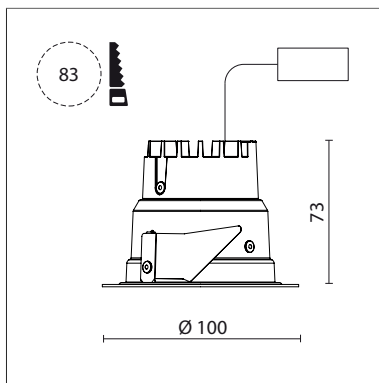

035 061 04 908 | chrome

DL 70 | LED
downlight
LED COB | 10 W 4000 K

- downlight DL 70 LED
- with a rim projecting over the ceiling
- with LED COB 1050 lm
- colour temperature: 4000 K
- colour rendering index: CRI >90
- L80 / B10 (50.000h)
- SDCM < 2
- net luminous flux: 700 lm
- total load: 10 W
- luminous efficacy: 70,0 lm/W
- rotationsymmetrical light distribution, medium
- reflector of highest grade aluminium 99.9%, mirror finish anodised
- cut of angle: 30 °
- UGR: 14
- with external LED power unit, electronic, 220-240 V, 50/60 Hz
- Dimming with external dimmers possible (trailing-edge and leading-edge)
- power supply: supply cord with free conductor end 2x0,75 mm², length: 200 mm
- housing of aluminium and die cast aluminium
- height: 73 mm
- diameter: 100 mm, recessing diameter: 83 mm
- recessing depth: 73 mm, ceiling thickness: 4-25 mm
- weight: 0,22 kg
- protection rating: IP20 IP44 in closed ceiling systems
- protection class I
- 5 years Hoffmeister warranty
- Made in Germany
- certificates: manufactured according to DIN VDE 0711 / EN 60598, CE
- colour: chrome
- 035 061 04 908