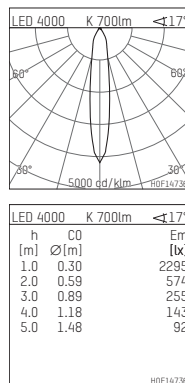

035 061 04 908 | chrome

DL 70 | LED
downlight
LED COB | 10 W 4000 K

- downlight DL 70 LED
- with a rim projecting over the ceiling
- with LED COB 1050 lm
- colour temperature: 4000 K
- colour rendering index: CRI >90
- L80 / B10 (50.000h)
- SDCM < 2
- net luminous flux: 700 lm
- total load: 10 W
- luminous efficacy: 70,0 lm/W
- rotationsymmetrical light distribution, medium
- reflector of highest grade aluminium 99.9%, mirror finish anodised
- cut of angle: 30 °
- UGR: 14
- with external LED power unit, electronic, 220-240 V, 50/60 Hz
- Dimming with external dimmers possible (trailing-edge and leading-edge)
- power supply: supply cord with free conductor end 2x0,75 mm², length: 200 mm
- housing of aluminium and die cast aluminium
- height: 73 mm
- diameter: 100 mm, recessing diameter: 83 mm
- recessing depth: 73 mm, ceiling thickness: 4-25 mm
- weight: 0,22 kg
- protection rating: IP20 IP44 in closed ceiling systems
- protection class I
- 5 years Hoffmeister warranty
- Made in Germany
- certificates: manufactured according to DIN VDE 0711 / EN 60598, CE
- colour: chrome
- 035 061 04 908